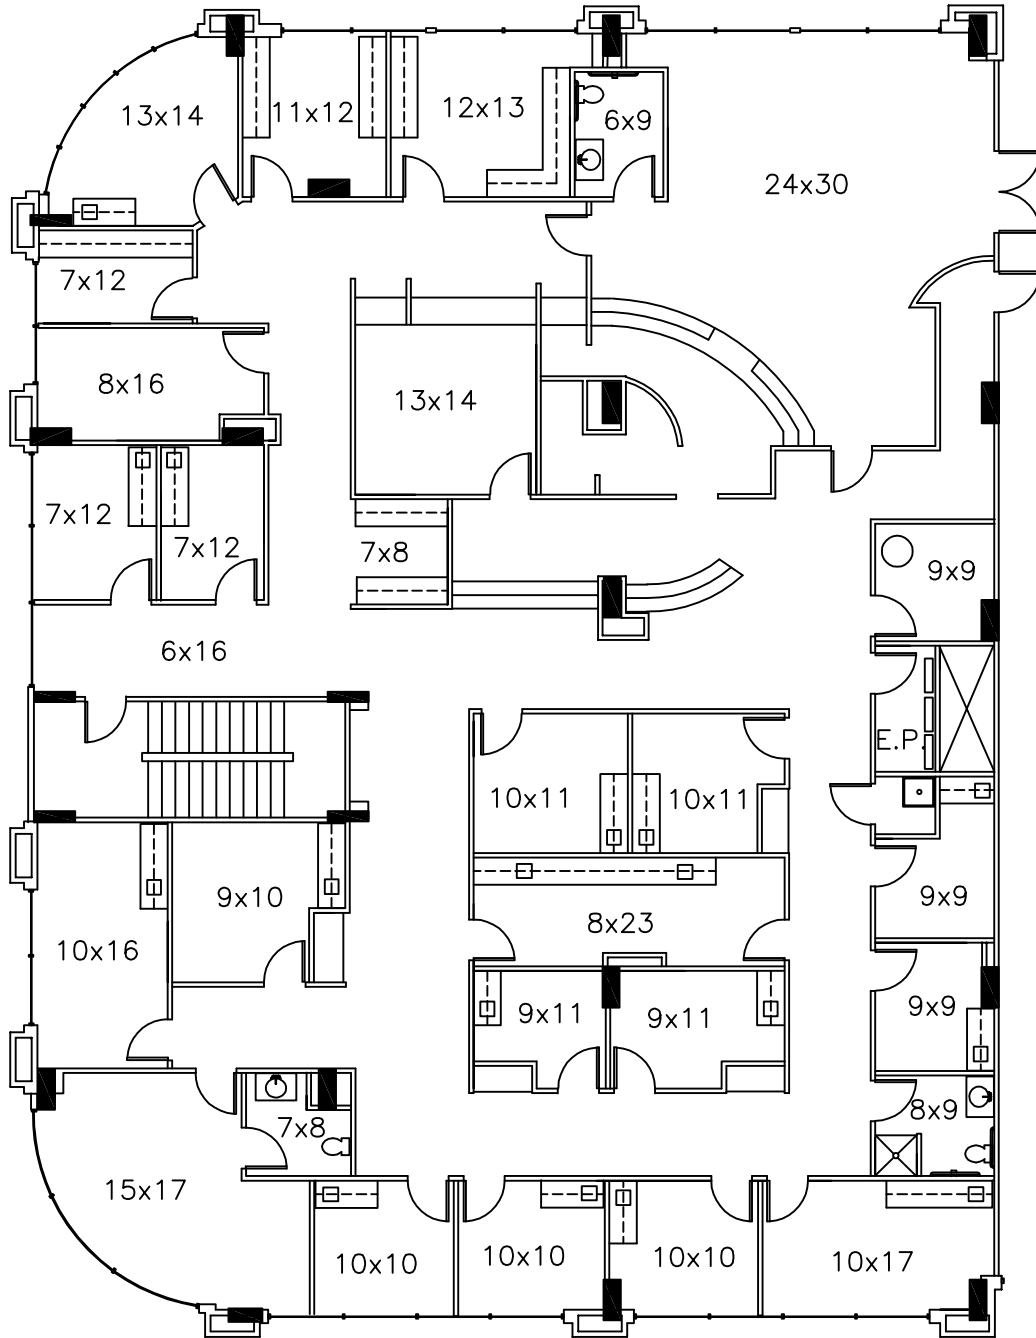

Shops at Arrive

**2800 KIRBY DRIVE
HOUSTON, TX. 77098**

NORTH

10-28-2022

SUITE A-200 - 6,317 S.F.