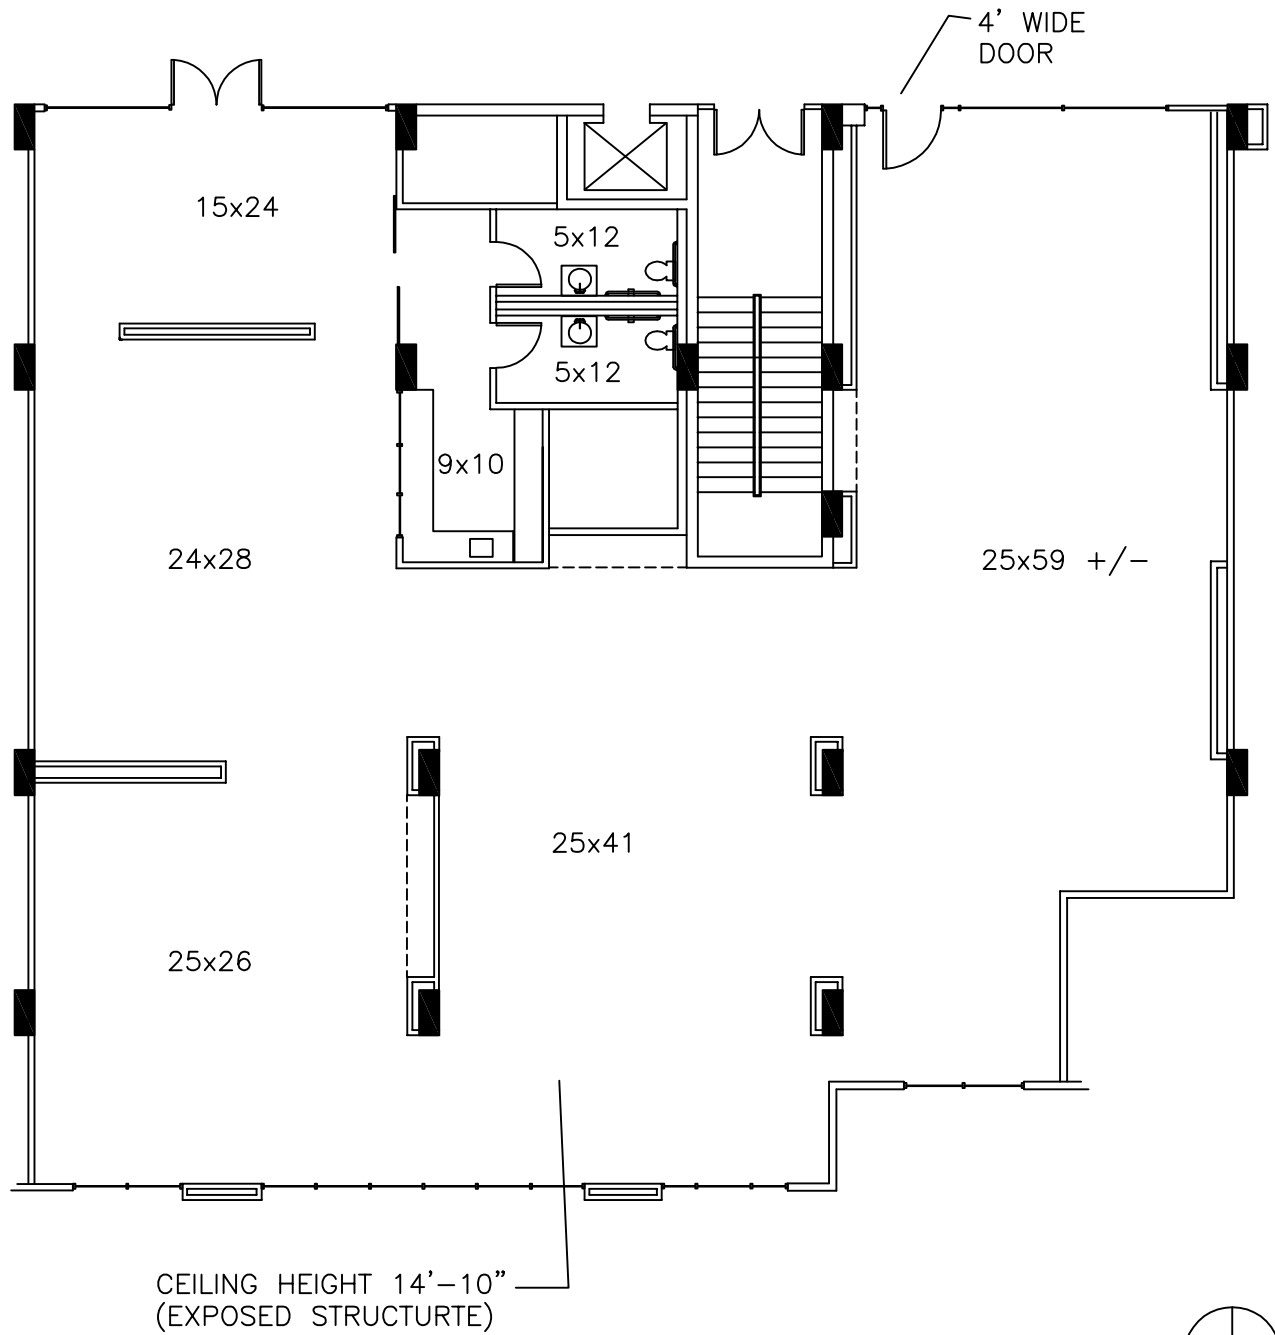

Shops at Arrive

**2800 KIRBY DRIVE
HOUSTON, TX. 77098**

NORTH

01-12-2021

SUITE A-210 - 5,242 S.F.