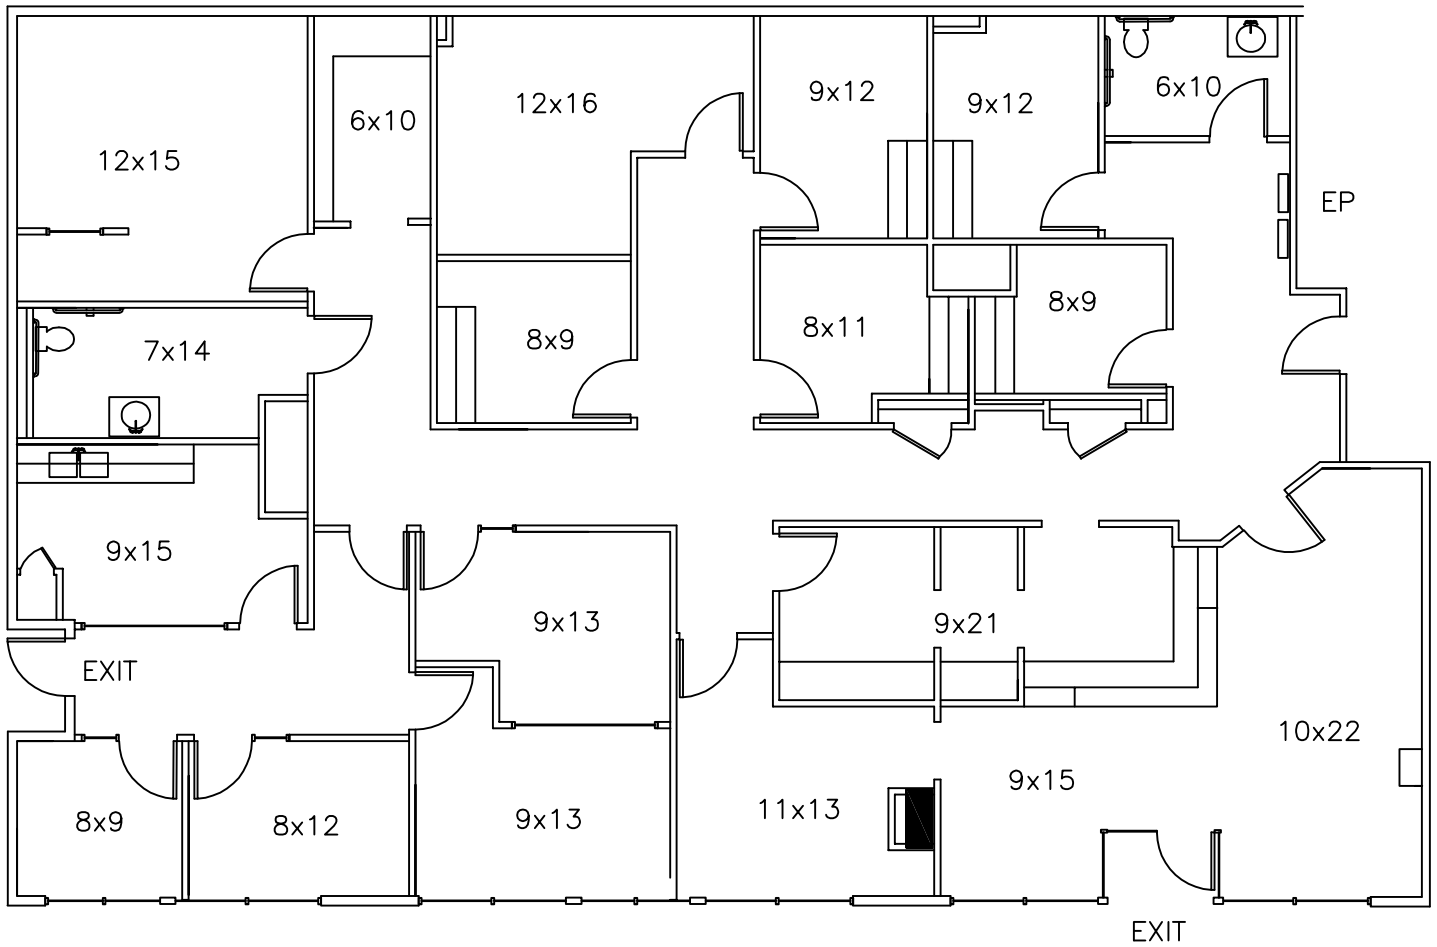

Shops at Arrive

**2800 KIRBY DRIVE
HOUSTON, TX. 77098**

11-10-22

SUITE B-210 - 3,262 S.F.