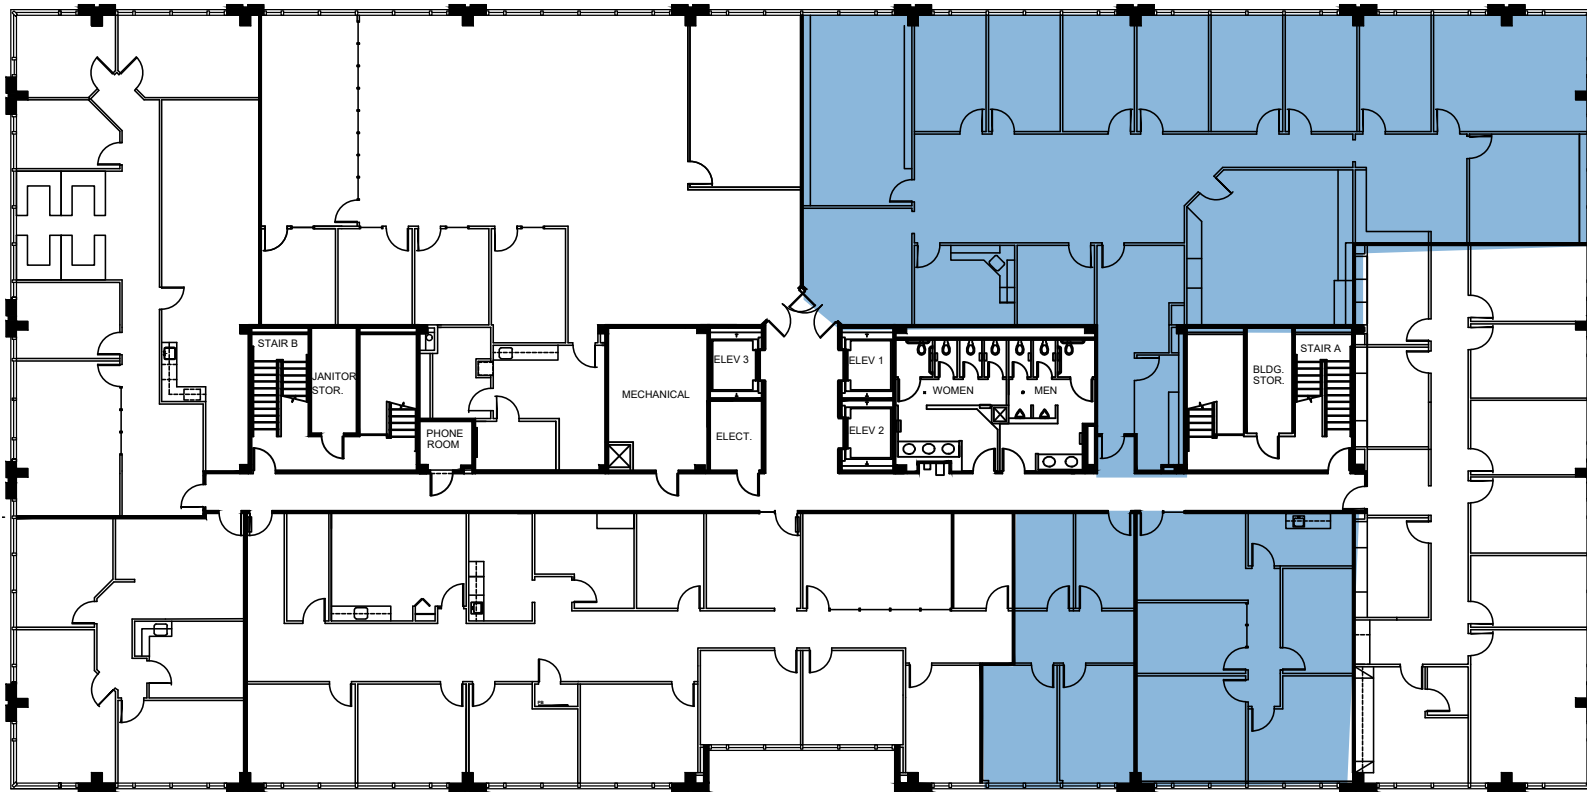

SUITE 200 - 4,973 RSF
SUITE 260 - 2,014 RSF

OFFICES AT
KENSINGTON

1600 HIGHWAY 6

SUITE 200
4,973 RSF

SUITE 260
2,014 RSF

SUITE 340 - 2,795 RSF

OFFICES AT
KENSINGTON

1600 HIGHWAY 6

FOURTH FLOOR

OFFICES AT
KENSINGTON

1600 HIGHWAY 6

SUITE 480
2,785 RSF

SUITE 470
1,702 RSF

SUITE 425
1,331 RSF

SUITE 455
1,331 RSF

1ST FLOOR SPEC SUITES COMING MARCH 2023

CUSTOM DESIGNS WITH HIGH END FINISHES
LAKEFRONT VIEWS

OFFICES AT
KENSINGTON

1650 HIGHWAY 6

SUITE 180
3,079 RSF

SUITE 190
2,505 RSF

SUITE 100
2,359 RSF

SUITE 120
2,885 RSF

SUITE 380 - 2,305 RSF
SPEC SUITE COMING 10/22