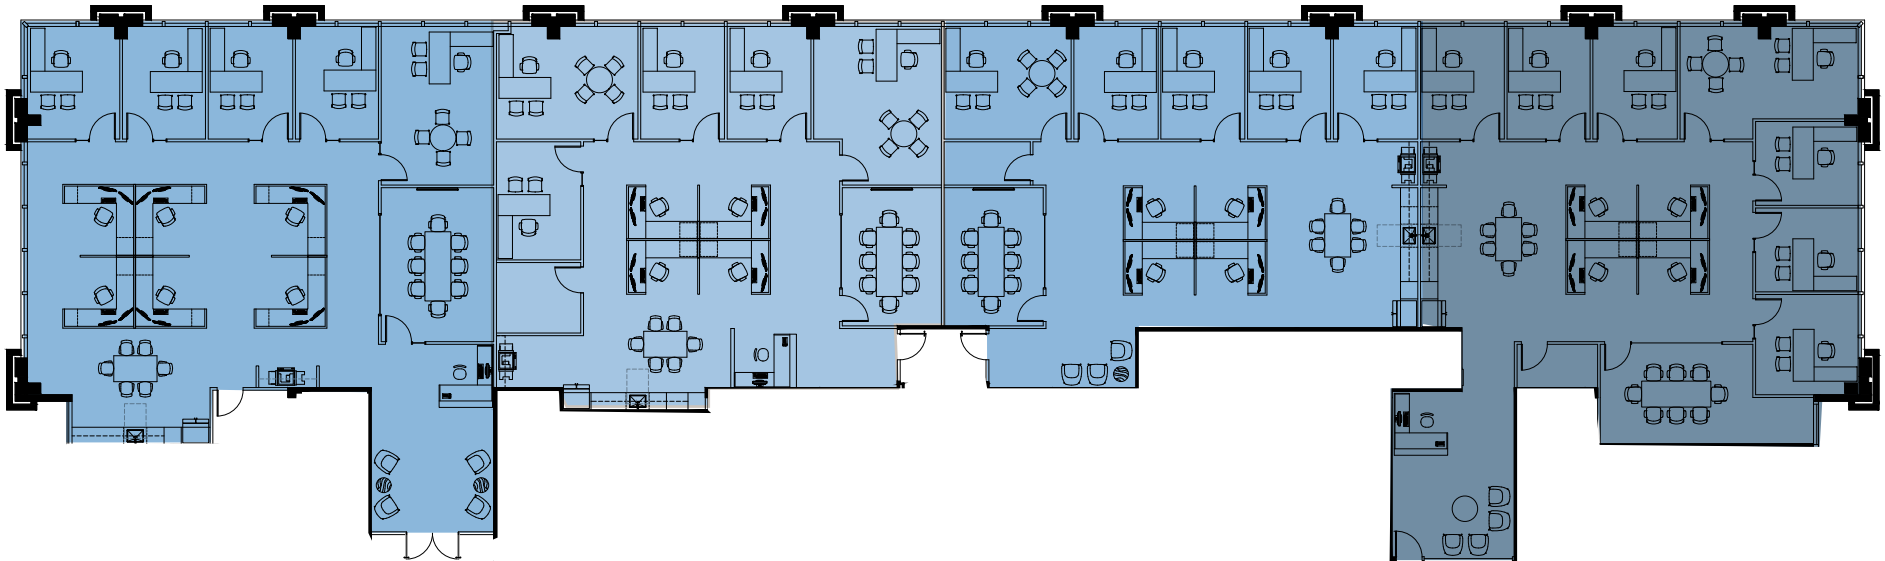

CUSTOM DESIGNS WITH HIGH END FINISHES
LAKEFRONT VIEWS

OFFICES AT
KENSINGTON

1650 HIGHWAY 6

SUITE 180
3,079 RSF

SUITE 190
2,505 RSF

SUITE 100
2,359 RSF

SUITE 120
2,885 RSF

SUITE 380 - 2,305 RSF
SPEC SUITE COMING 10/22