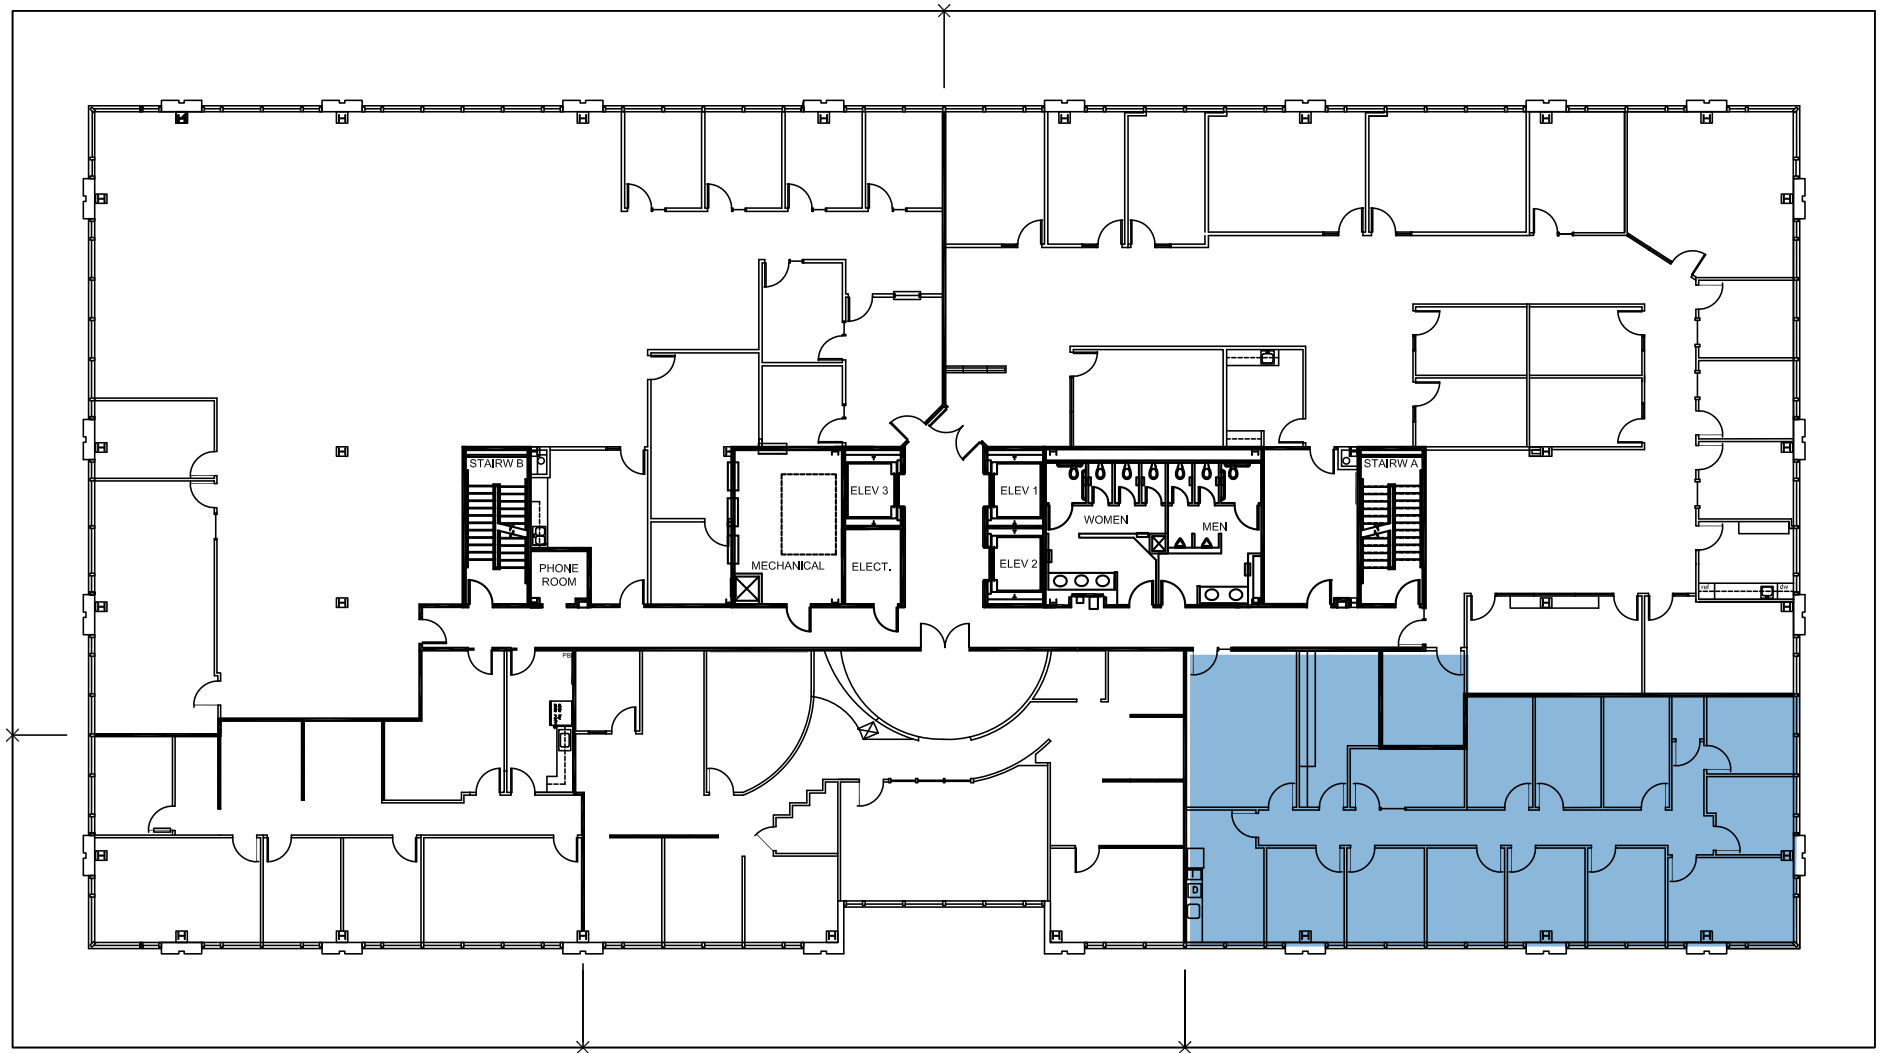

SUITE 200 - 4,973 RSF
SUITE 260 - 2,014 RSF

OFFICES AT
KENSINGTON

1600 HIGHWAY 6

SUITE 200
4,973 RSF

SUITE 260
2,014 RSF

SUITE 340 - 2,795 RSF

OFFICES AT
KENSINGTON

1600 HIGHWAY 6

FOURTH FLOOR

OFFICES AT
KENSINGTON

1600 HIGHWAY 6

SUITE 480
2,785 RSF

SUITE 470
1,702 RSF

SUITE 425
1,331 RSF

SUITE 455
1,331 RSF

1ST FLOOR SPEC SUITES COMING MARCH 2023

CUSTOM DESIGNS WITH HIGH END FINISHES
LAKEFRONT VIEWS

OFFICES AT
KENSINGTON

1650 HIGHWAY 6

SUITE 180
3,079 RSF

SUITE 190
2,505 RSF

SUITE 100
2,359 RSF

SUITE 120
2,885 RSF

SUITE 380 - 2,305 RSF
SPEC SUITE COMING 10/22