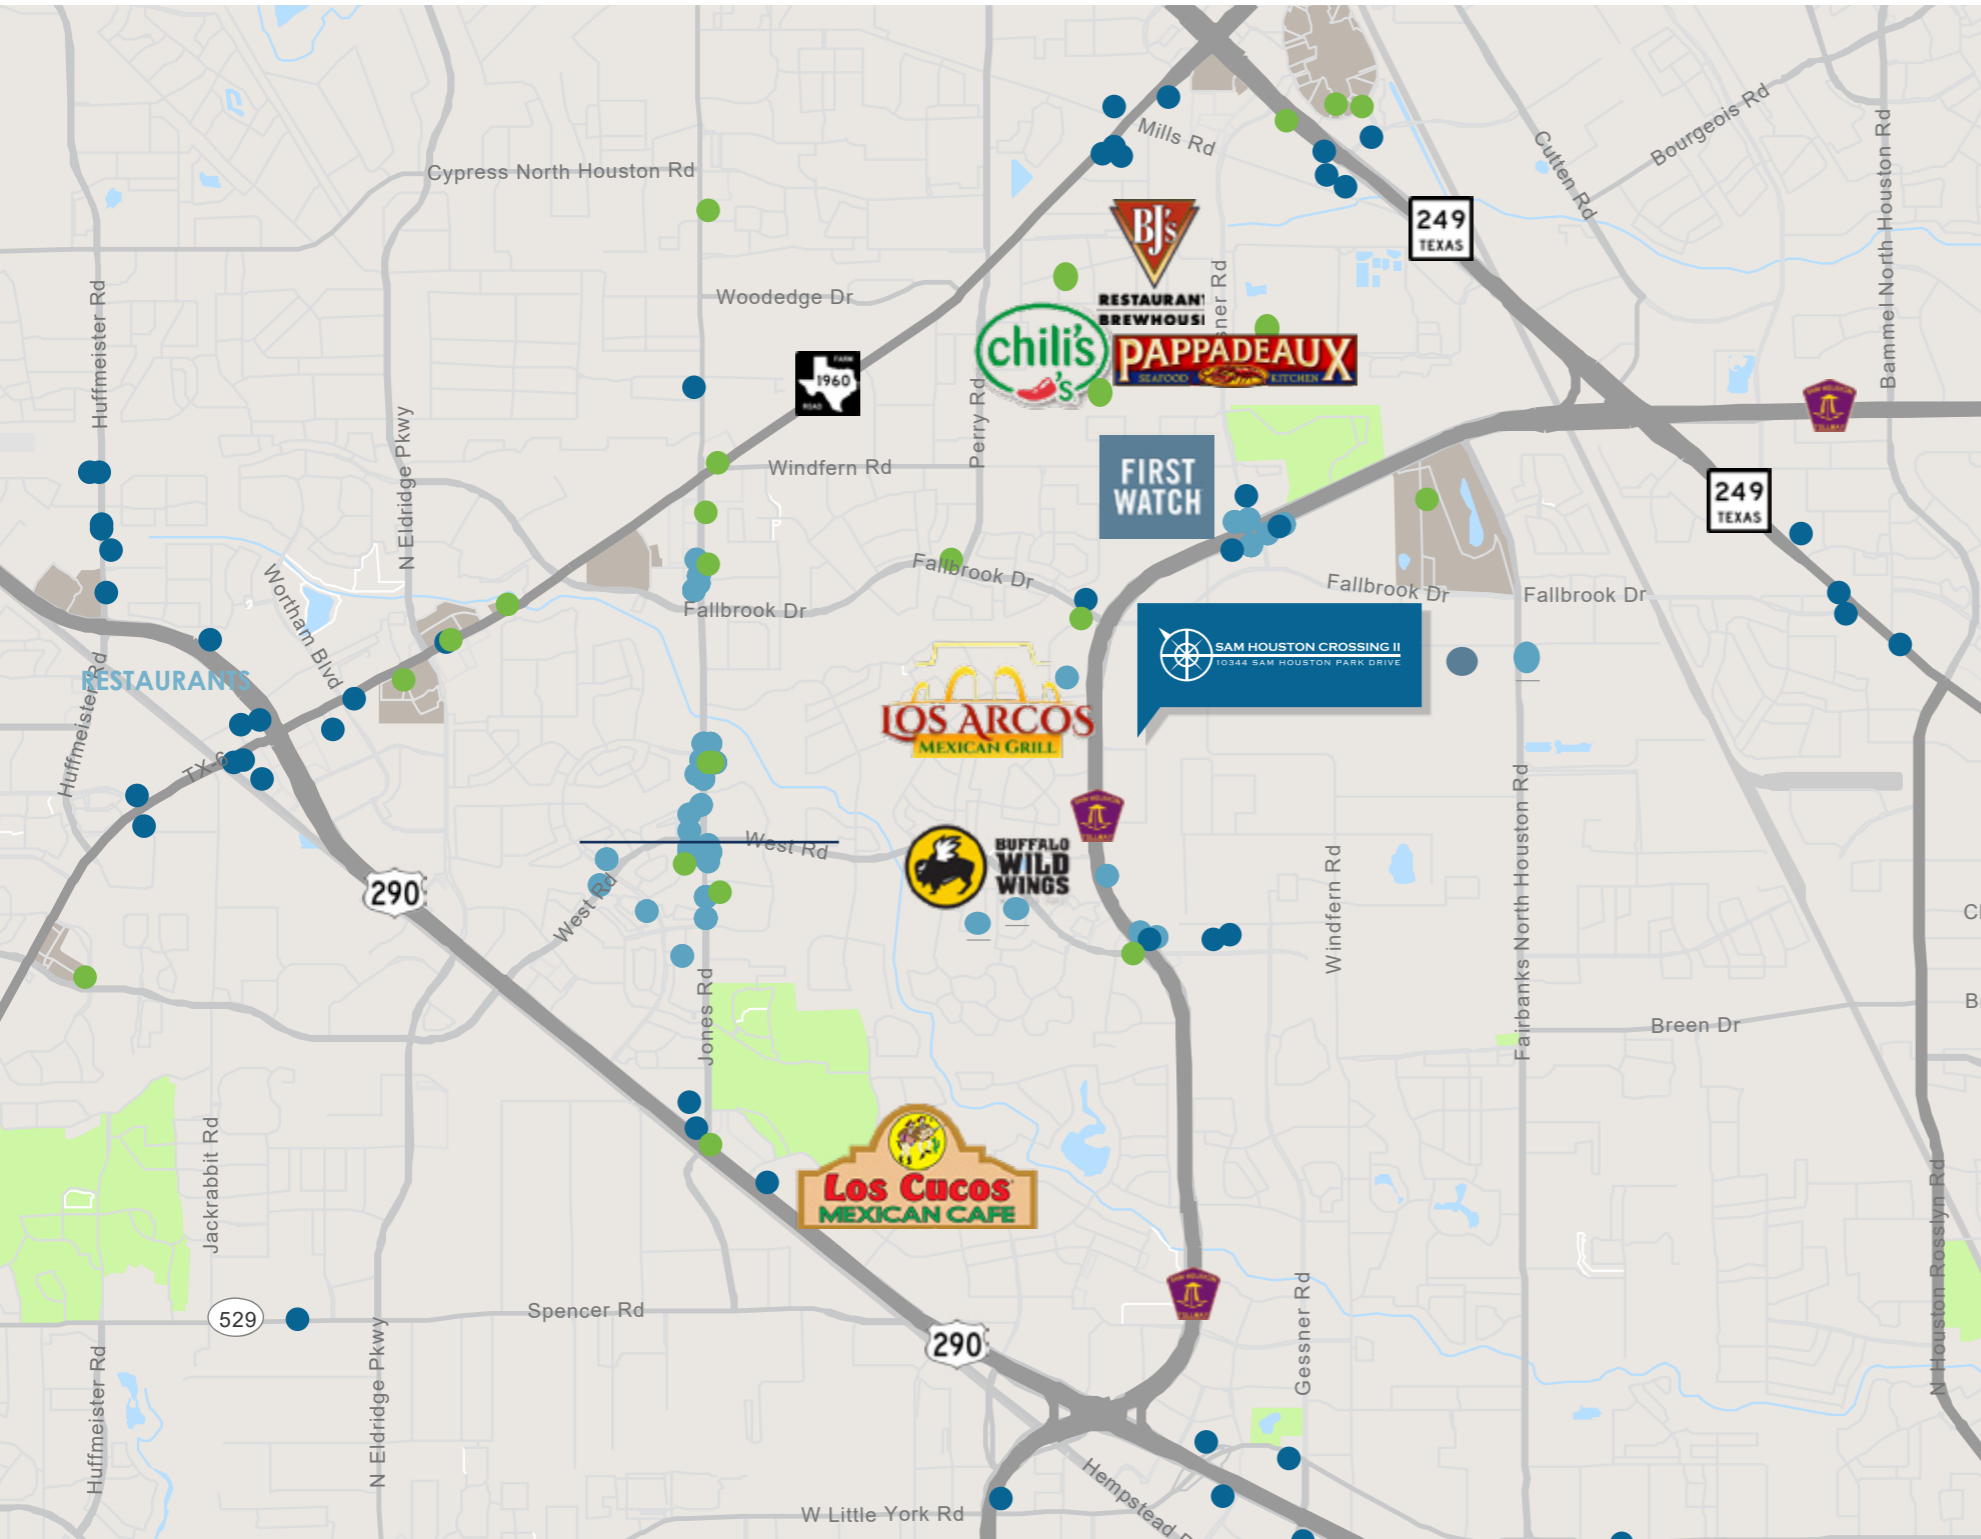

AMENITIES

Strategically located on Sam Houston Tollway between Highway 290 and Highway 249 providing excellent access to all areas of Houston.

NEARBY AMENITIES

RESTAURANTS

ENTERTAINMENT/SHOPPING/FITNESS

HOTELS