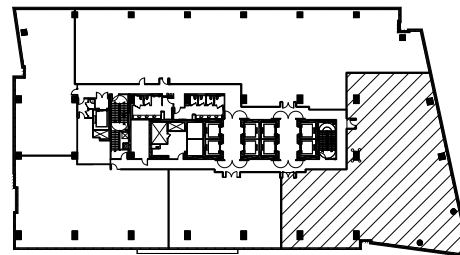

ARCHITECTURE + INTERIOR DESIGN

5076 WINTERS CHAPEL RD, SUITE 100

ATLANTA, GA 30380

(o) 770.398.3207

3630 Peachtree

3630 Peachtree Rd NE Atlanta, Georgia 30326

KEY PLAN

AVAILABLE