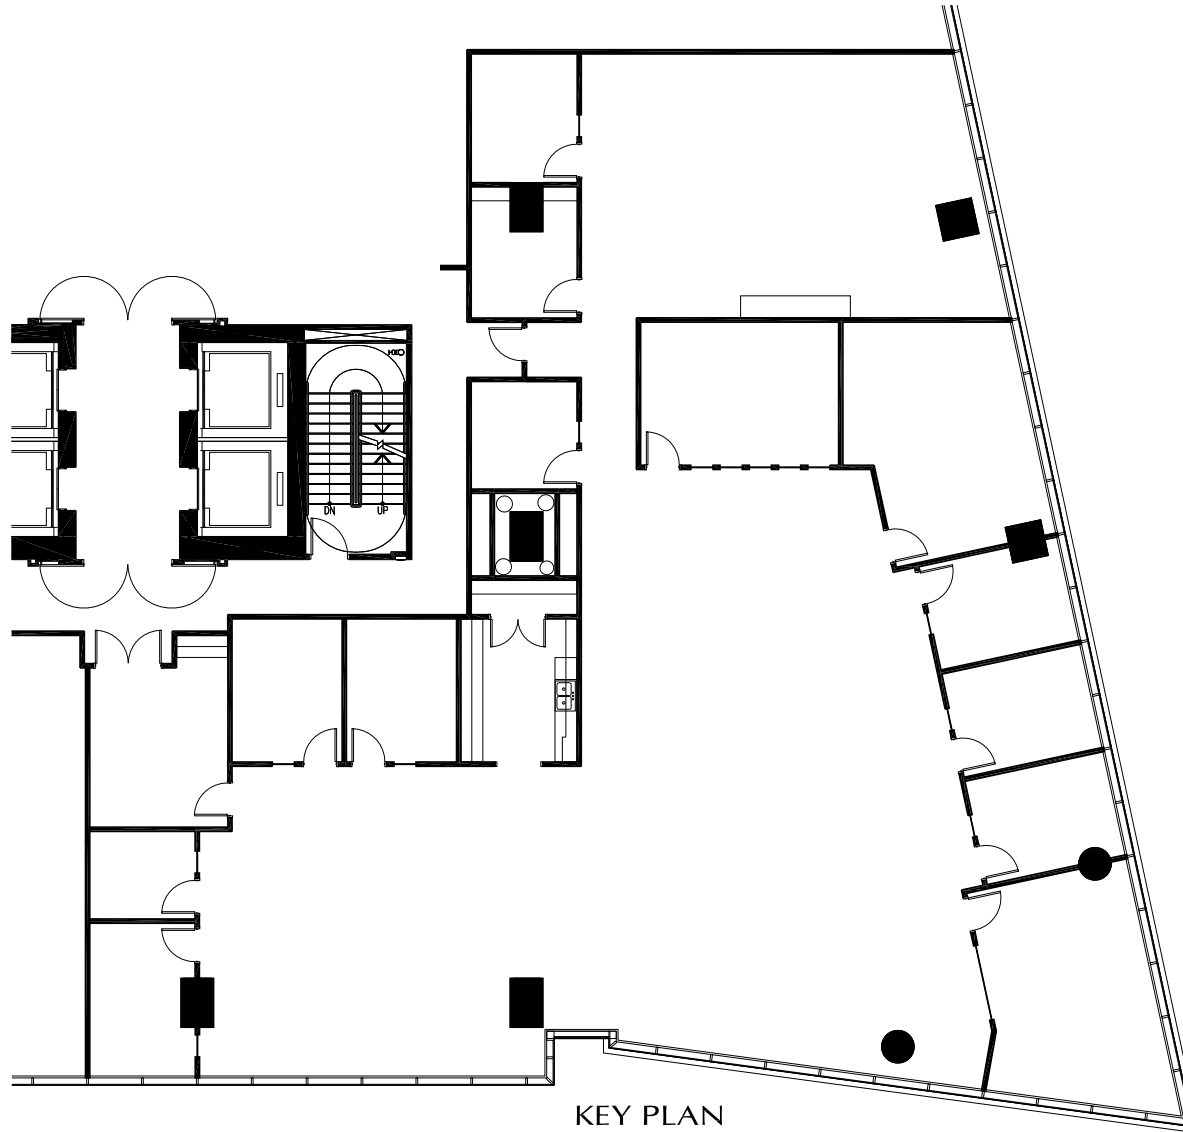

ARCHITECTURE + INTERIOR DESIGN

5076 WINTERS CHAPEL RD, SUITE 100

ATLANTA, GA 30380

(o) 770.398.3207

3630 Peachtree

3630 Peachtree Rd NE Atlanta, Georgia 30326

KEY PLAN

AVAILABLE