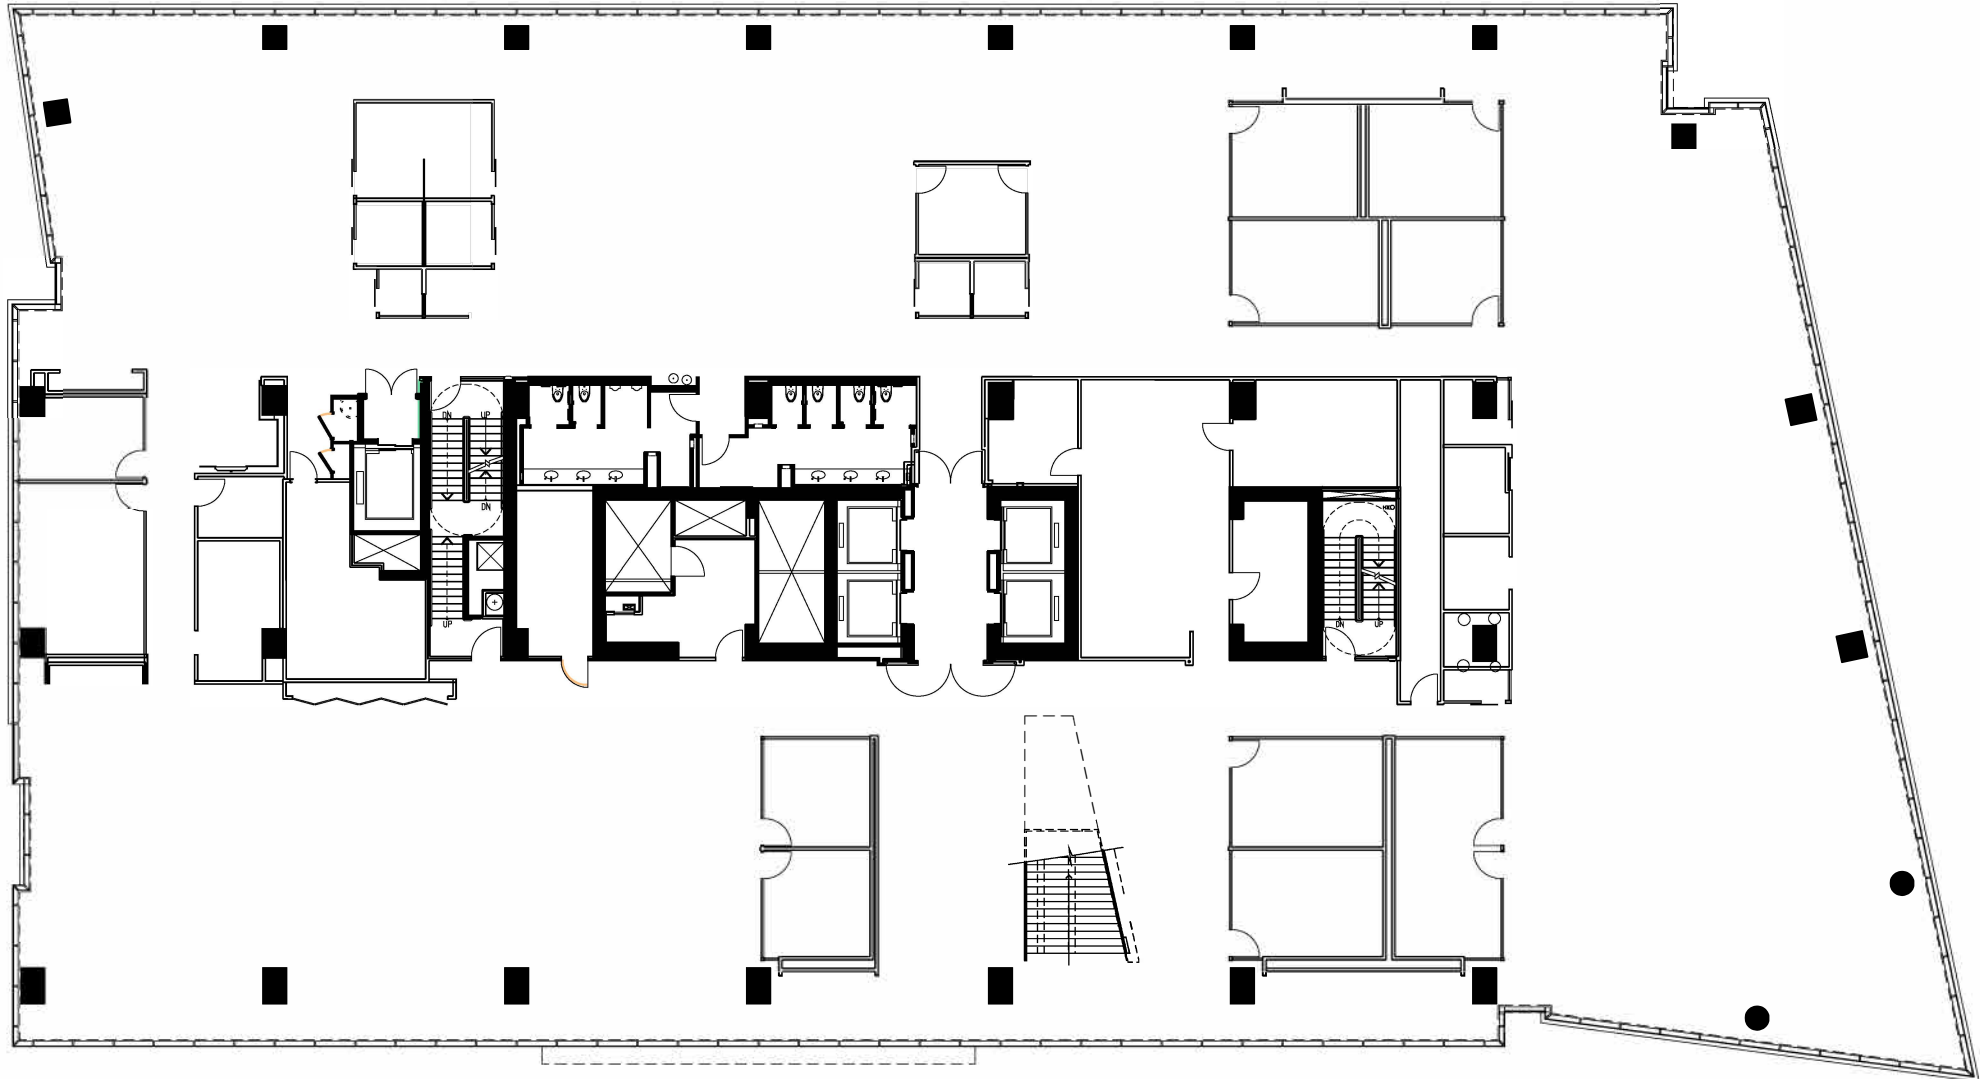

3630 Peachtree

3630 Peachtree Rd NE Atlanta, Georgia 30326

Suite 1100

28,649 RSF

12/31/2021

For leasing information, contact:

Greg Frankum
(404) 842-6565
Greg.Frankum@transwestern.com

Matt Spickard
(404) 842-6566
Matt.Spickard@transwestern.com