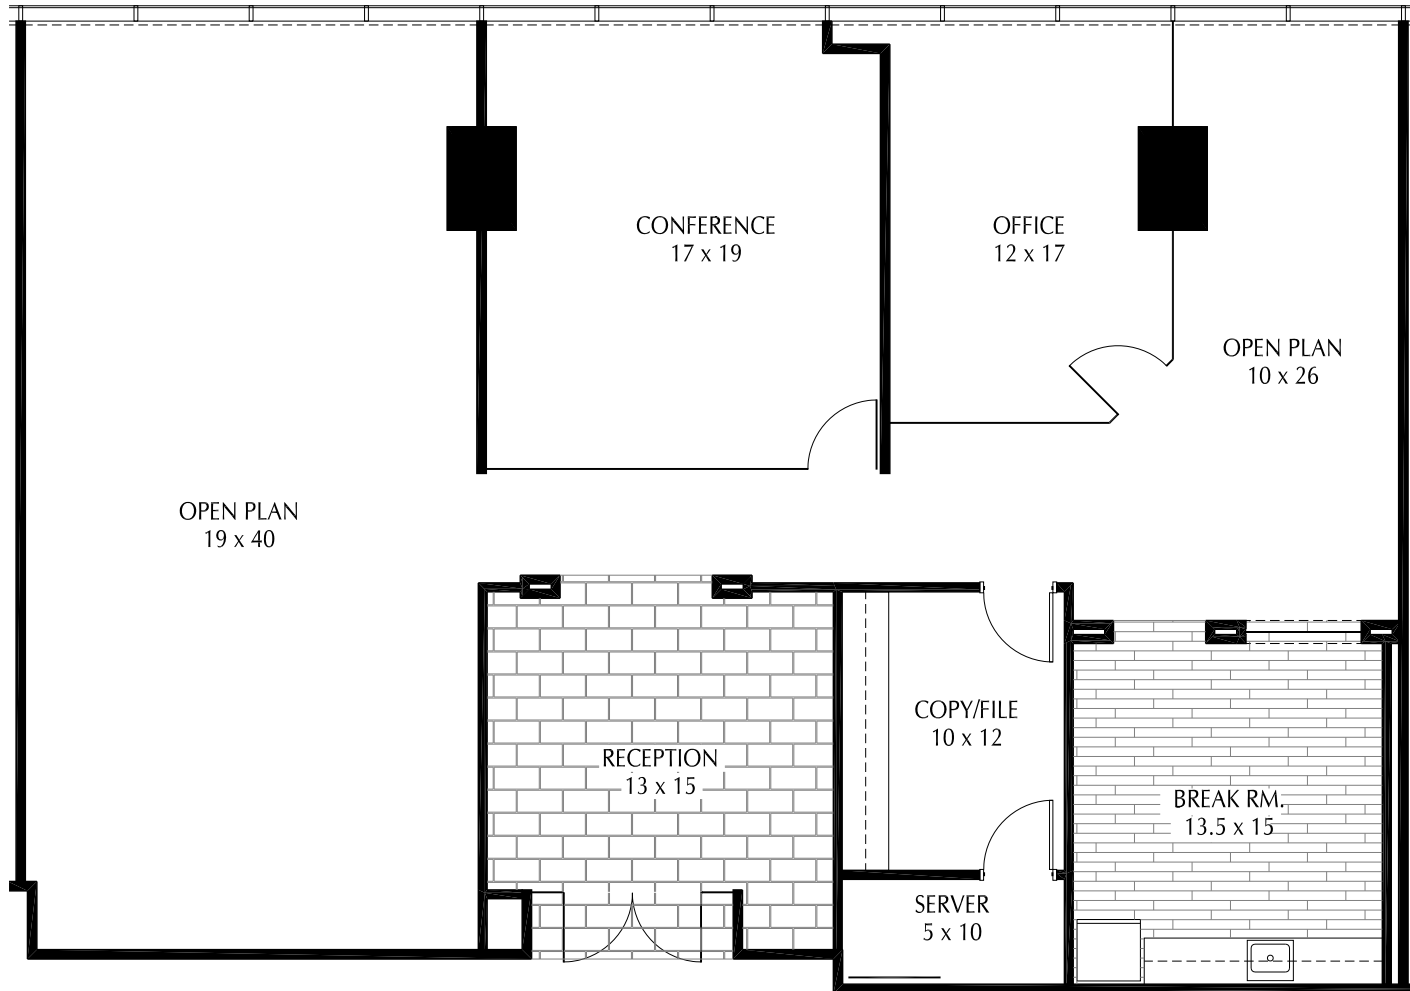

ARCHITECTURE + INTERIOR DESIGN

5078 WINTERS CHAPEL RD, SUITE 100

ATLANTA, GA 30380

(o) 770.388.3207

3630 Peachtree

3630 Peachtree Rd NE Atlanta, Georgia 30326

KEY PLAN

AVAILABLE