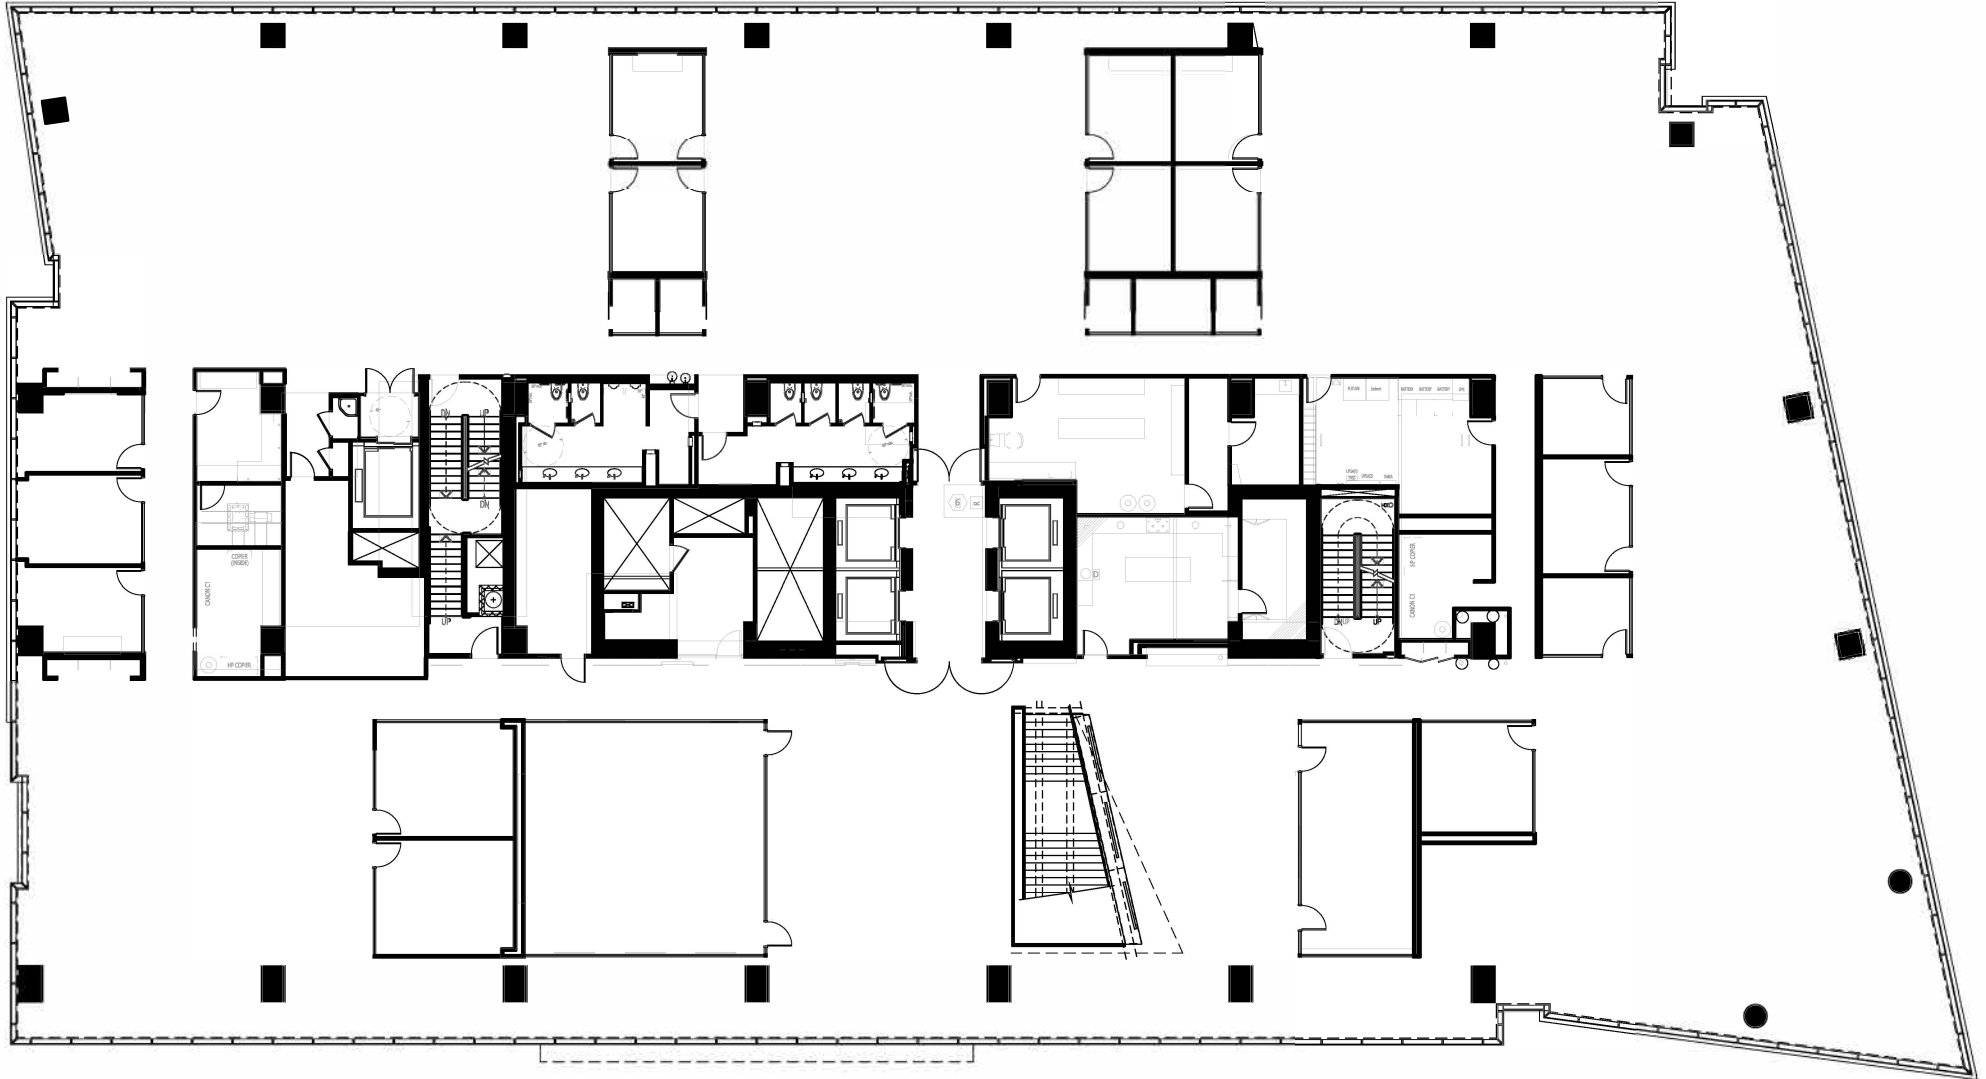

ARCHITECTURE + INTERIOR DESIGN

5076 WINTERS CHAPEL RD, SUITE 100

ATLANTA, GA 30360

(o) 770.396.3207

3630 Peachtree

3630 Peachtree Rd NE Atlanta, Georgia 30326

Suite 1200

28,649 RSF