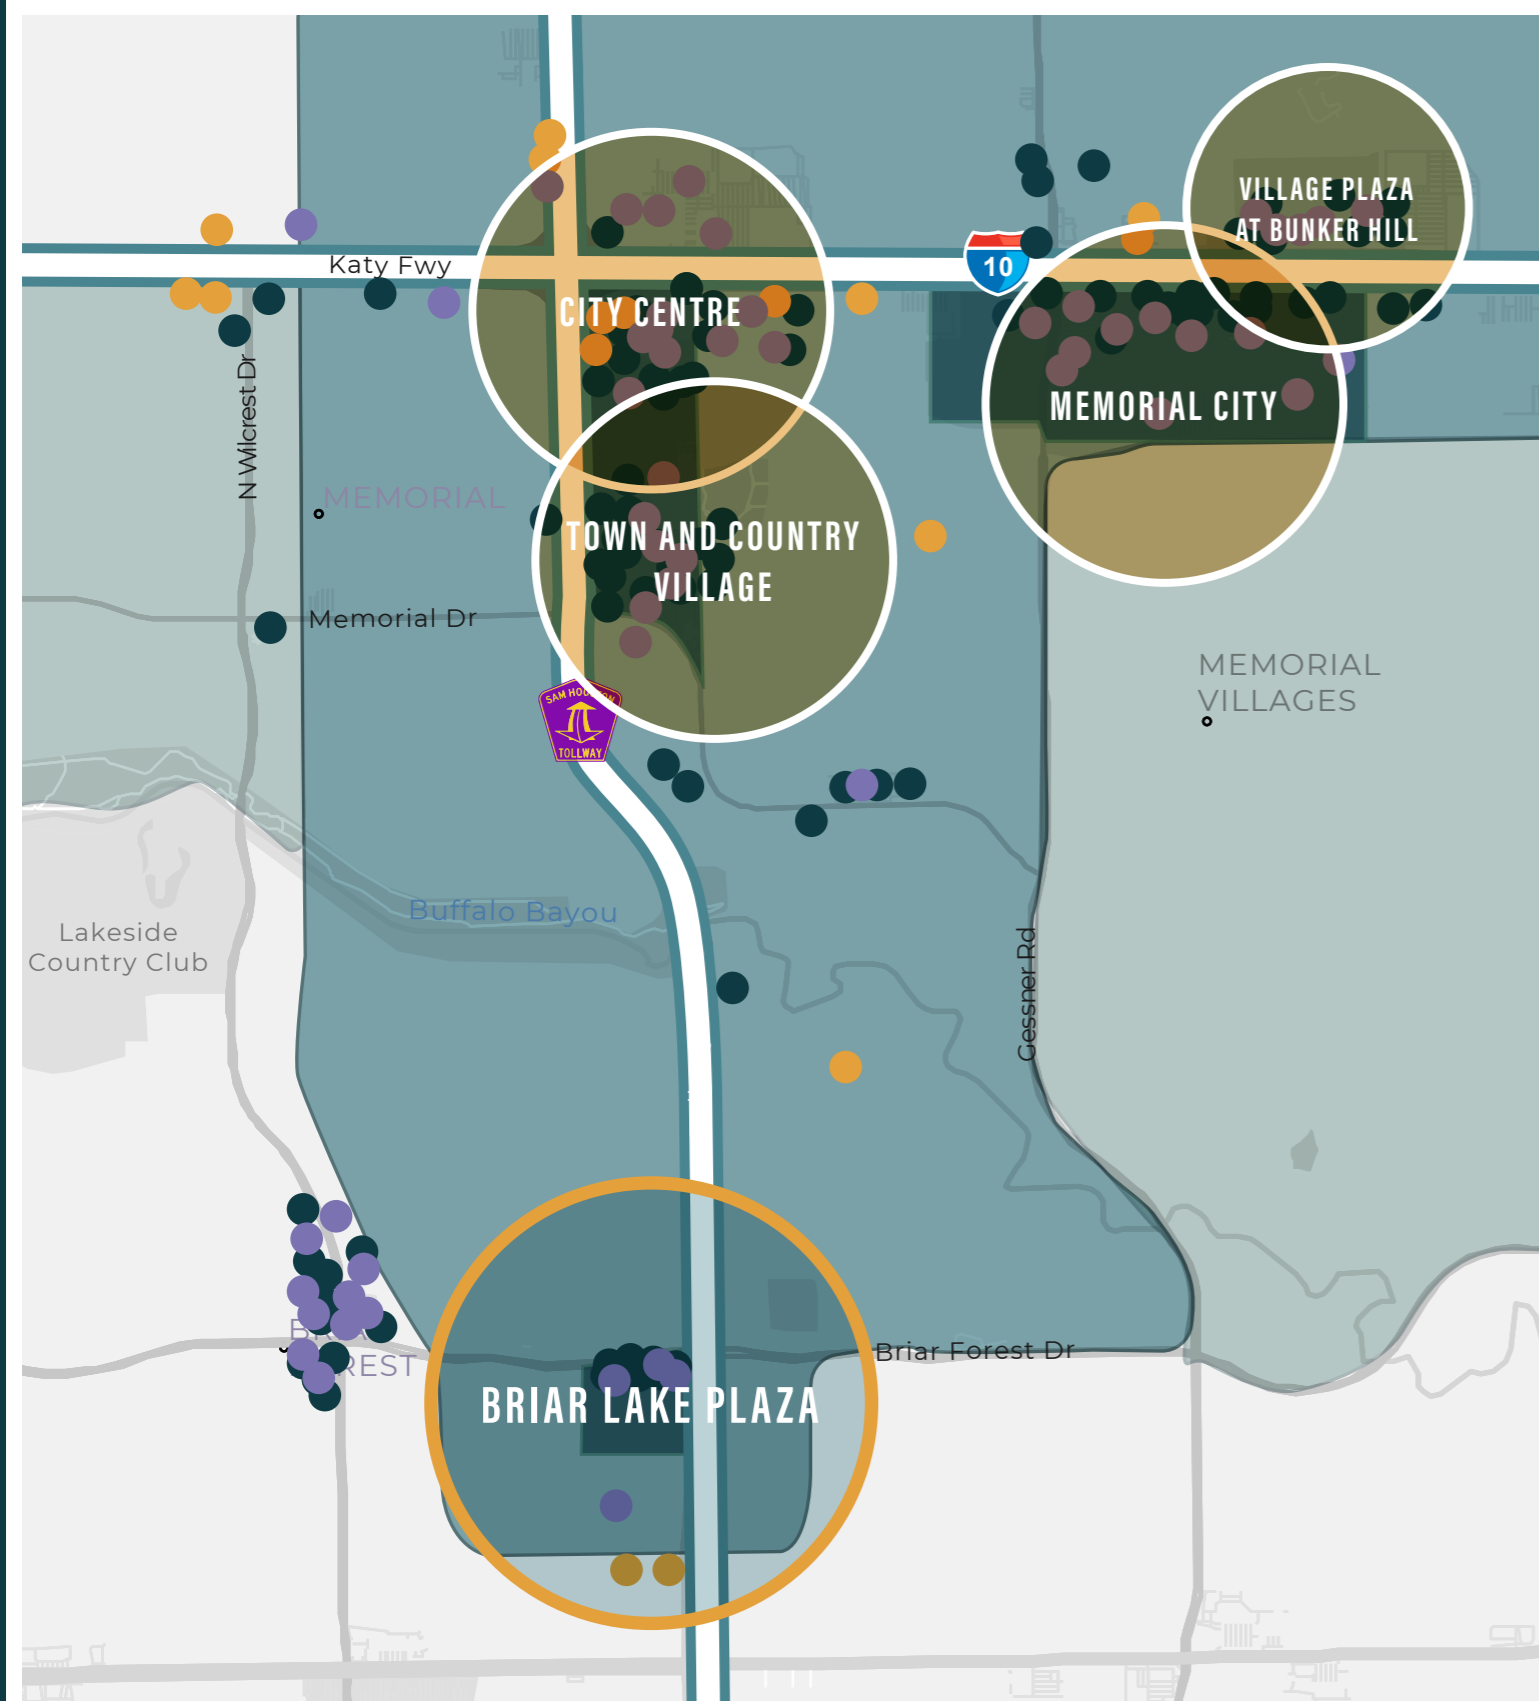

Memorial Office Corridor

● Restaurants ● Shopping ● Hotels

Rich and Diverse Location

Conveniently located in the Memorial Corridor within a 10-minute drive to all Memorial's most coveted shops, eateries and entertainment districts.

MEMORIAL CITY

59 EATERIES | 142 SHOPS AND LIFESTYLE STORES

CITY CENTRE

27 EATERIES | 21 SHOPS | 11 LIFESTYLE STORES

TOWN & COUNTRY VILLAGE

16 EATERIES | 37 SHOPS | 13 LIFESTYLE STORES

VILLAGE PLAZA AT BUNKER HILL

17 EATERIES | 13 SHOPS | 23 LIFESTYLE STORES