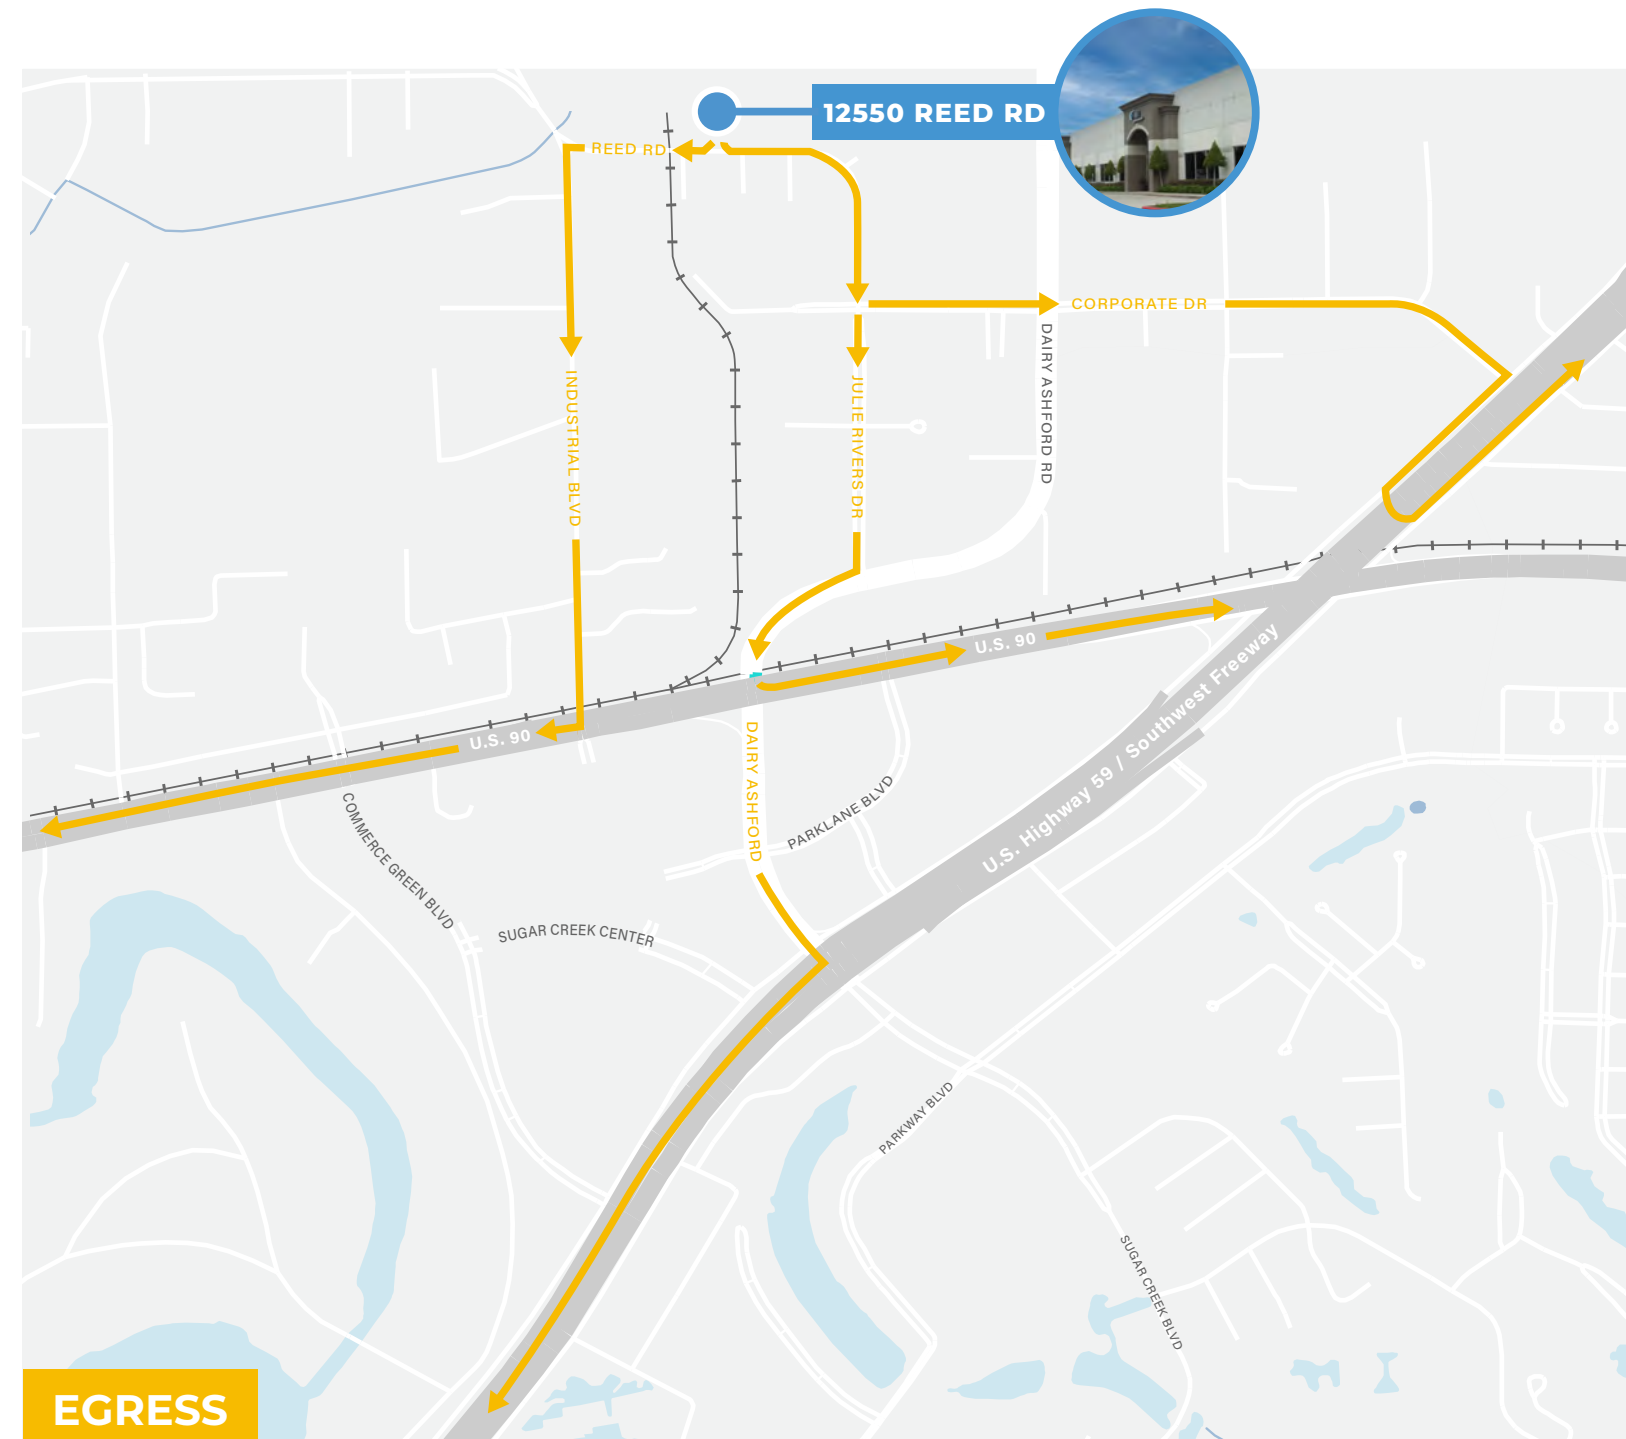

IDEALLY LOCATED

Mere minutes from the intersection of the Southwest Freeway and U.S. 90, allowing tenants and visitors ease of access throughout Sugar Land and the greater Houston area.

ESTIMATED DRIVE TIMES:

5 MINUTES

- Southwest Freeway
- Highway 6

10 MINUTES

- Westpark Tollway
- Beltway 8
- Grand Parkway

15 MINUTES

- 610 (South Loop)

20+ MINUTES

- Downtown
- Galleria
- Texas Medical Center