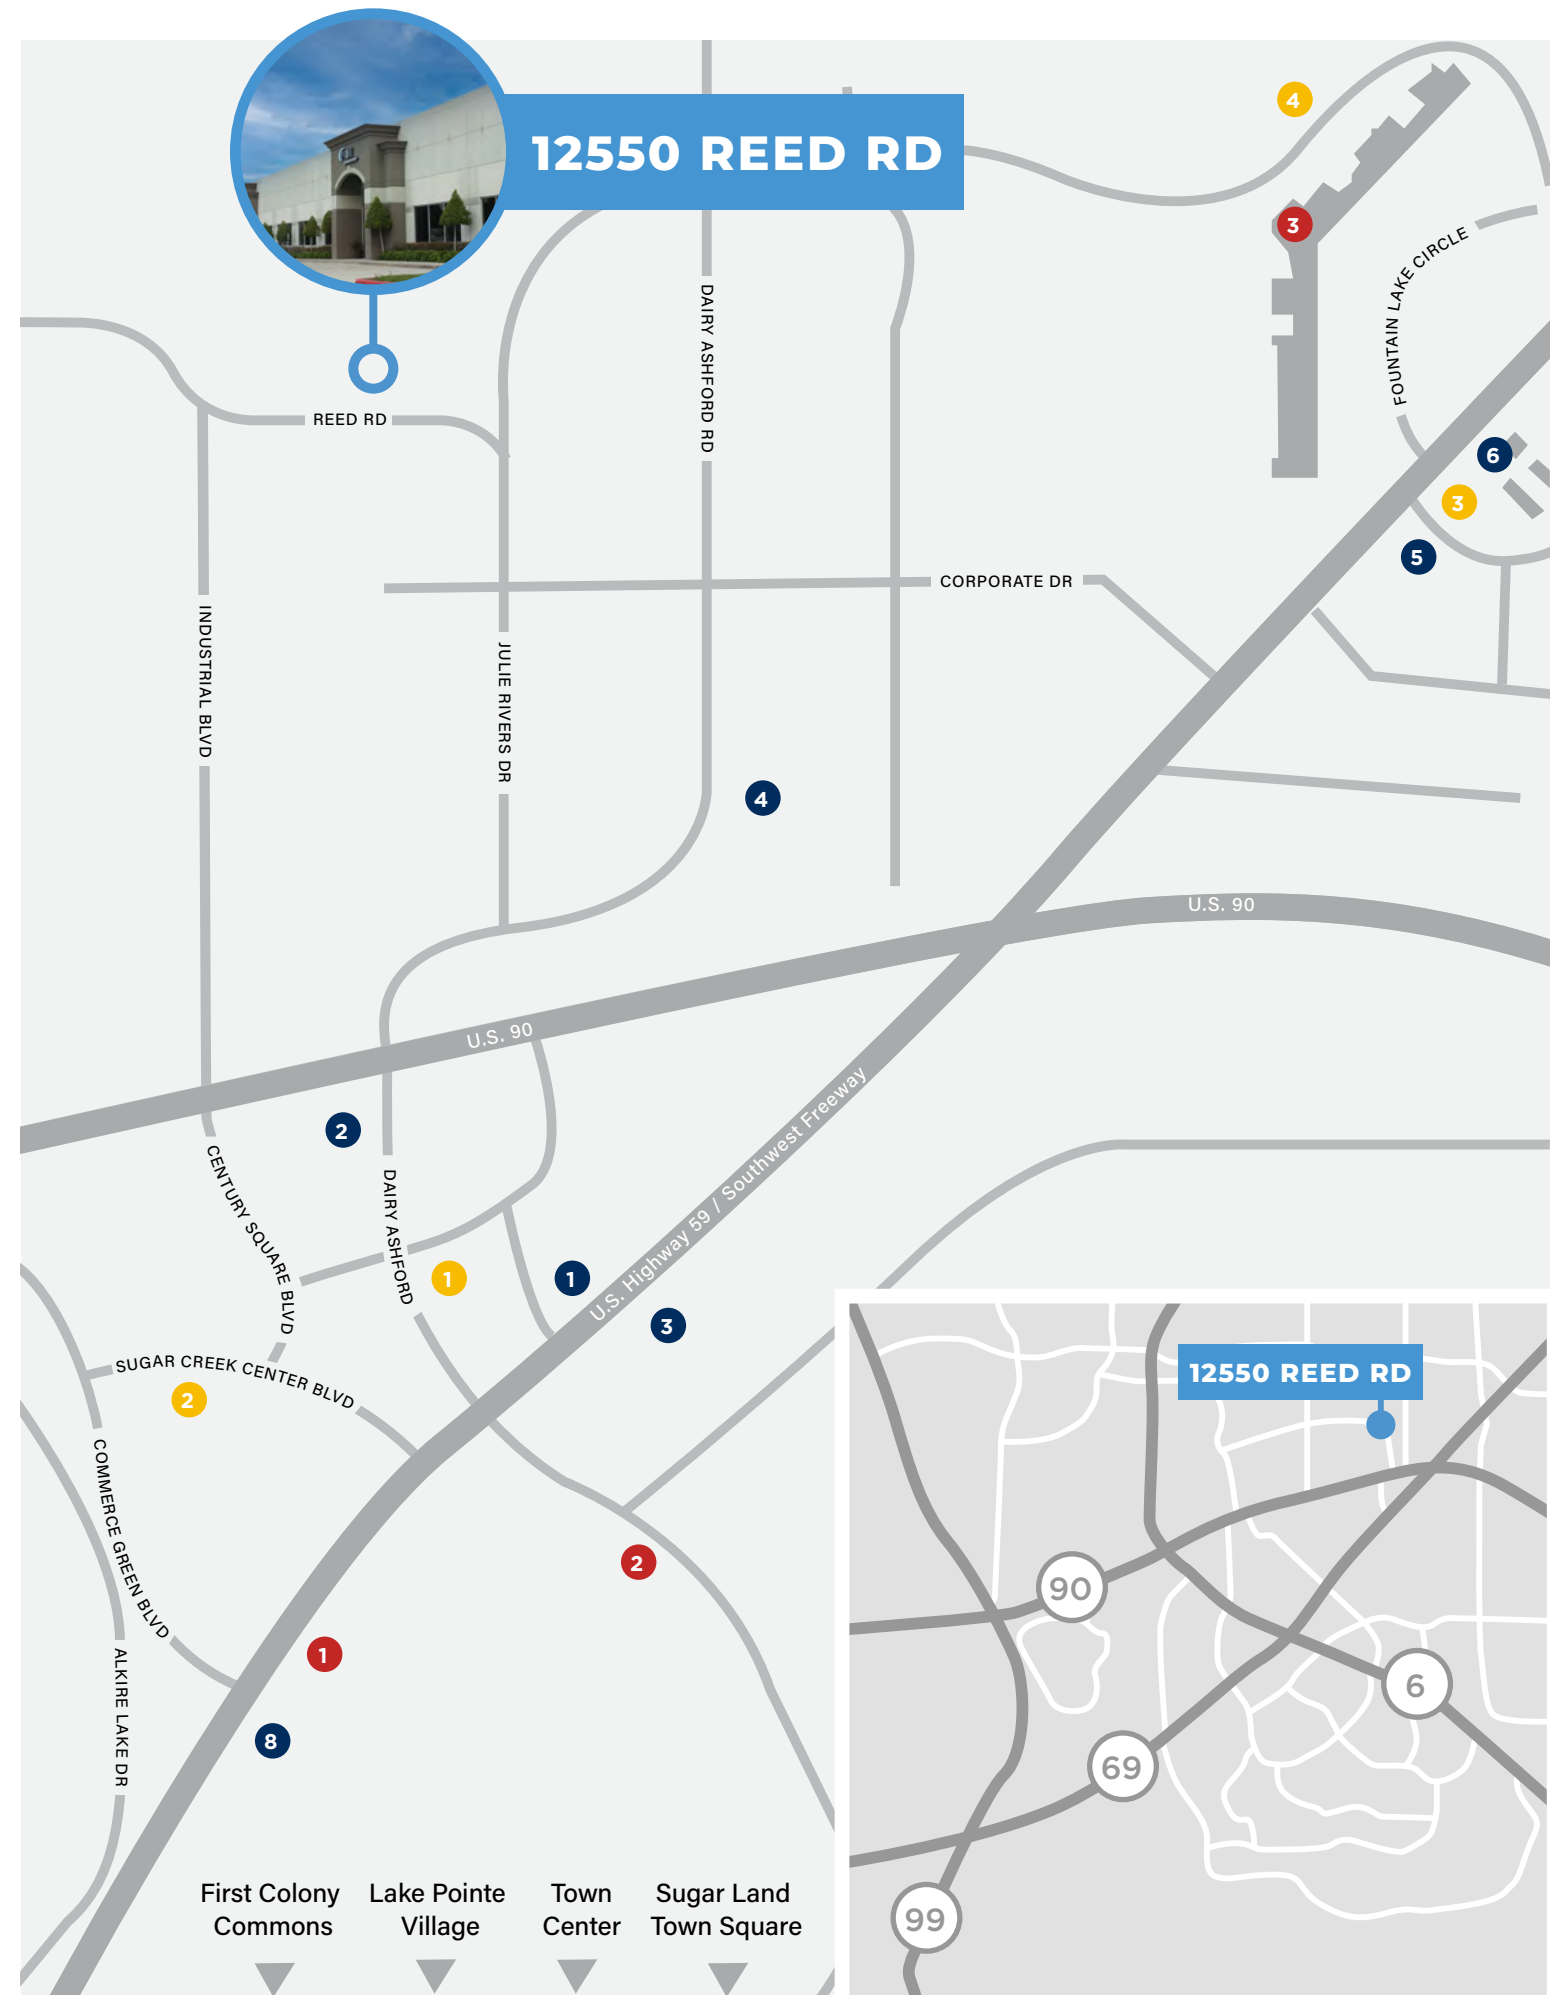

HOTELS

1 Drury Inn & Suites 2 Holiday Inn 3 Comfort Suites Hampton Inn LaQuinta Inn Homewood Suites	- Courtyard by Marriott 4 Staybridge Suites 5 Hyatt Sugar Land at Lake Pointe 6 Marriott at Sugar Land Town Square

ENTERTAINMENT / SHOPPING / FITNESS

1 24 Hour Fitness 2 Sugar Creek Country Club 3 AMC Fountains 18 Bed Bath & Beyond Five Below Hobby Lobby Main Event Entertainment Old Navy Stein Mart 4 First Colony Commons	- Office Depot The Home Depot Michaels 5 Lake Pointe Village Orange Theory Fitness 6 Sugar Land Town Square First Colony Mall Ann Taylor Loft Boardroom Salon for Men Eye Trends	- Floss Dental Jos. A. Bank Pinot's Palette Revolution Studio Sur la Table Yes Yoga Z Gallerie 7 Constellation Field 8 Smart Financial Centre 9 HMNS of Sugar Land