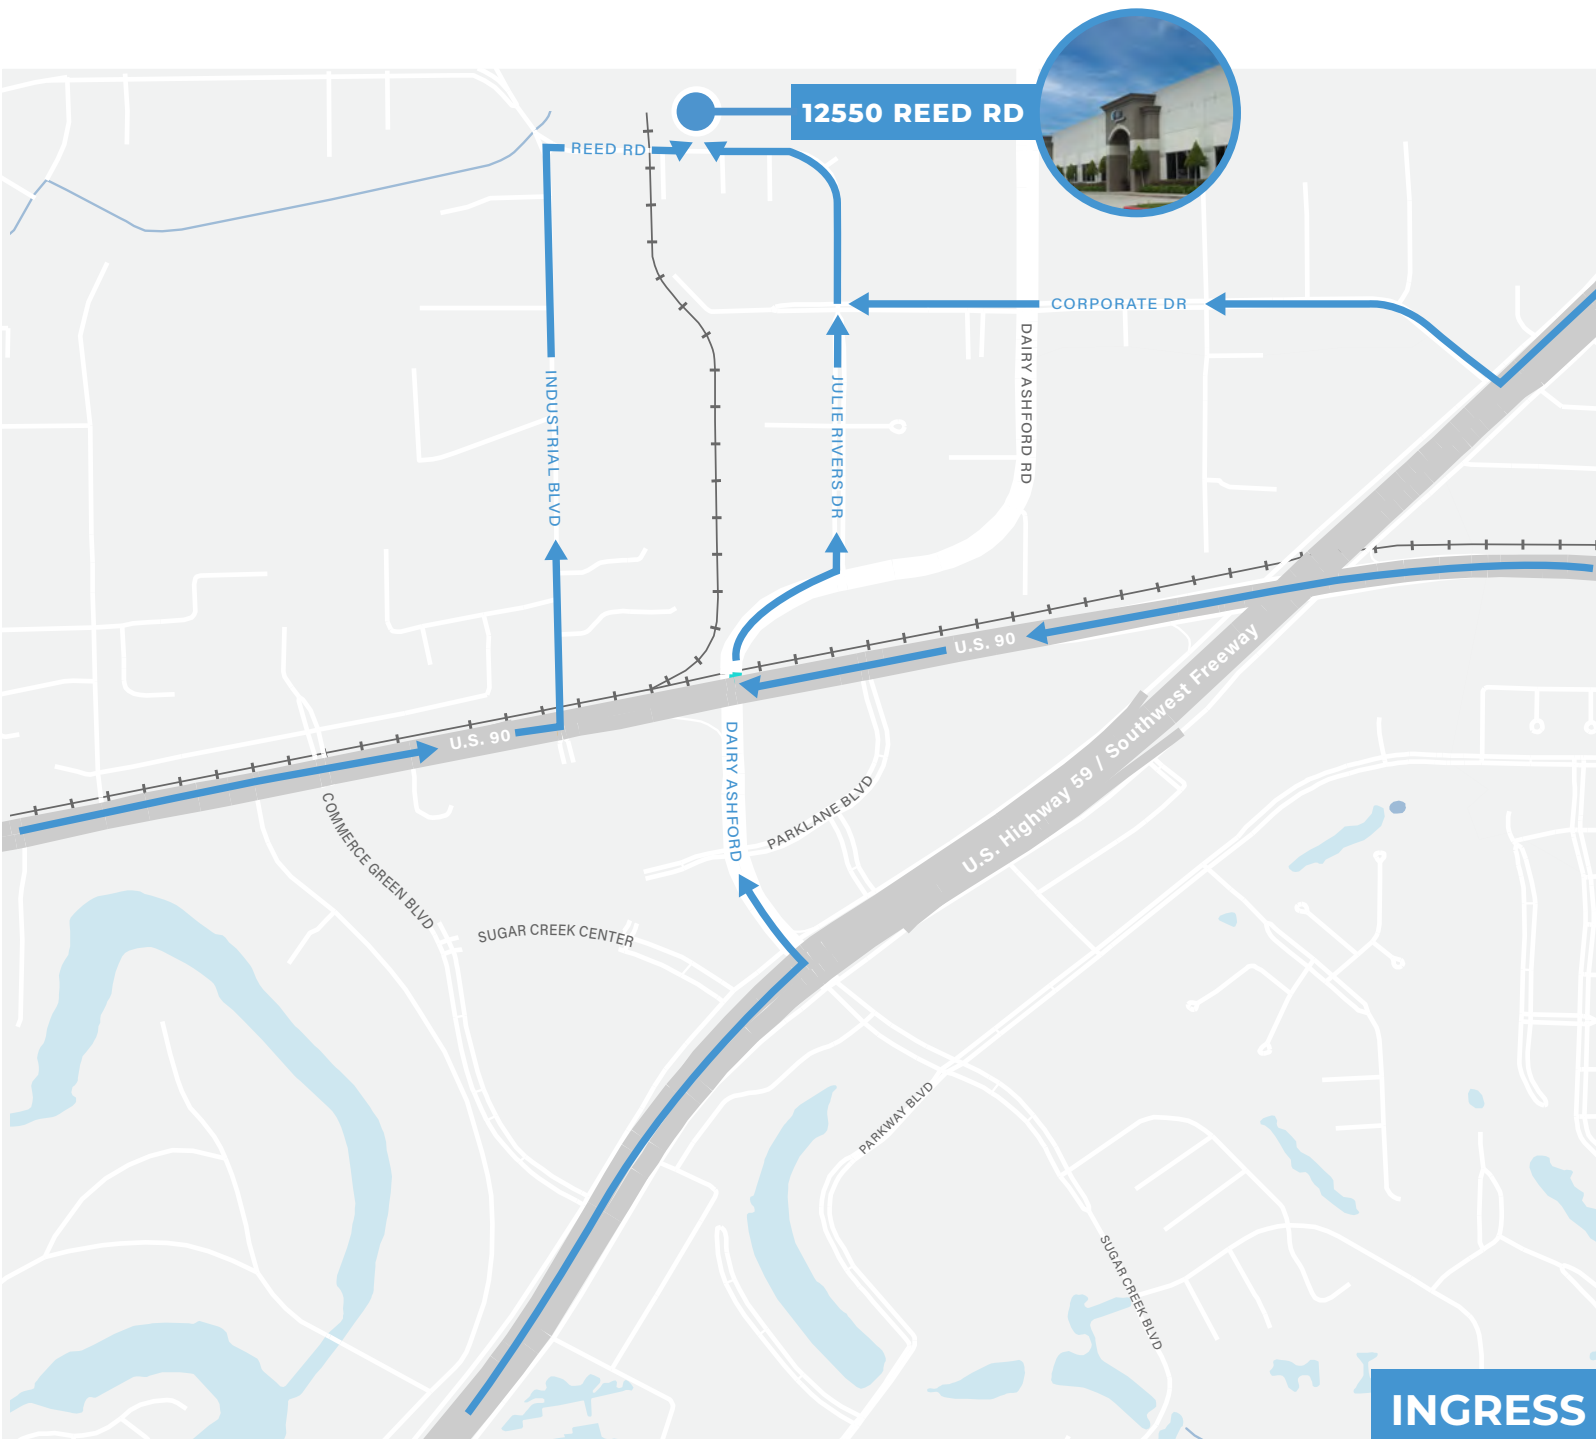

IDEALLY LOCATED

Mere minutes from the intersection of the Southwest Freeway and U.S. 90, allowing tenants and visitors ease of access throughout Sugar Land and the greater Houston area.

ESTIMATED DRIVE TIMES:

5 MINUTES

- Southwest Freeway
- Highway 6

10 MINUTES

- Westpark Tollway
- Beltway 8
- Grand Parkway

15 MINUTES

- 610 (South Loop)

20+ MINUTES

- Downtown
- Galleria
- Texas Medical Center