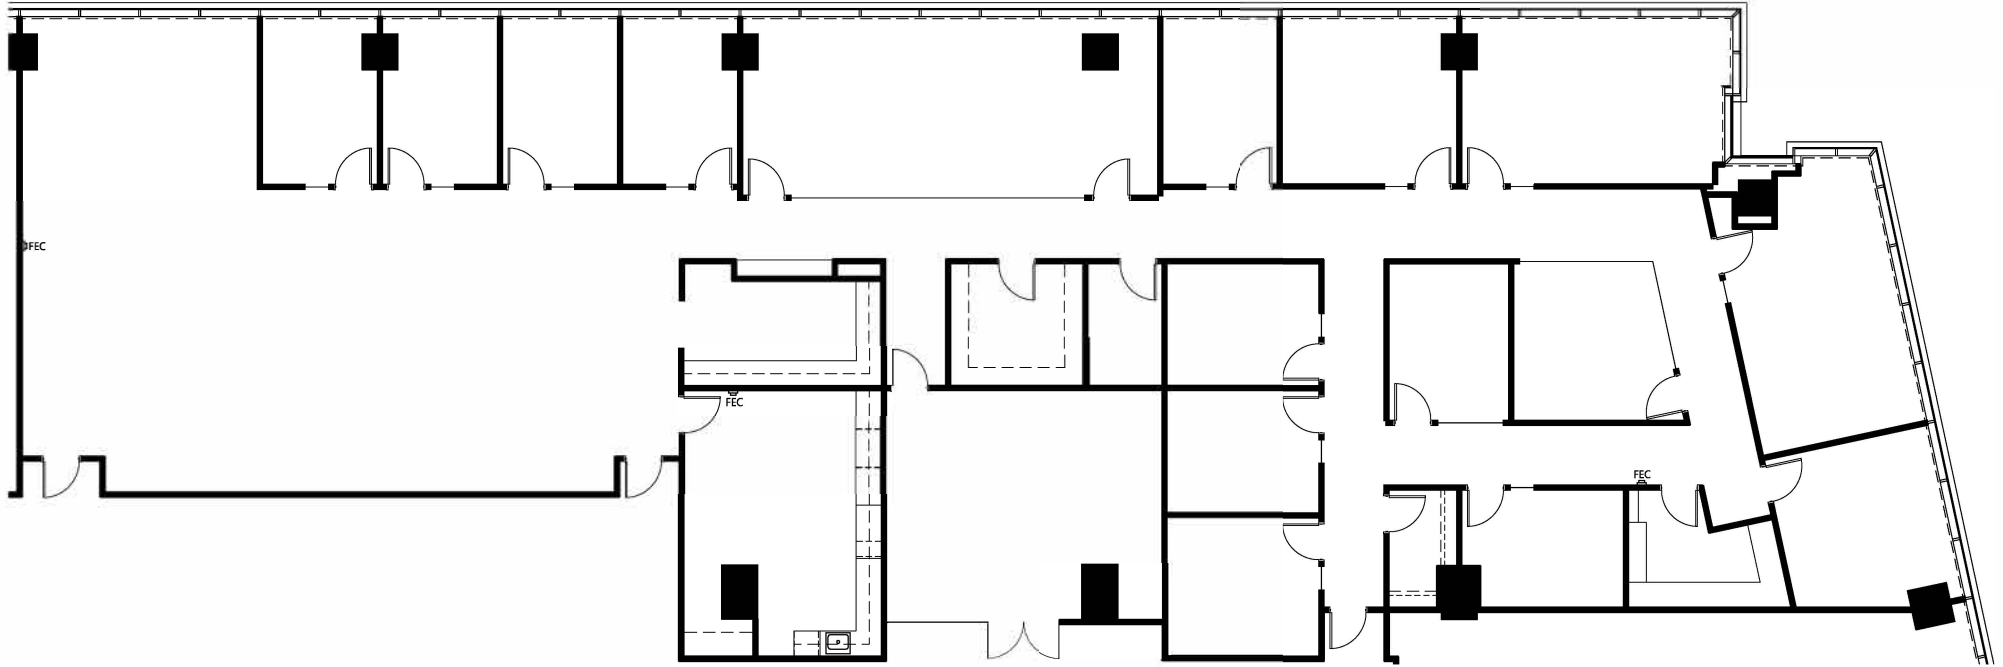

ARCHITECTURE + INTERIOR DESIGN

5076 WINTERS CHAPEL RD, SUITE 100

ATLANTA, GA 30360

(o) 770.396.3207

3630 Peachtree

3630 Peachtree Rd NE Atlanta, Georgia 30326

KEY PLAN

Available