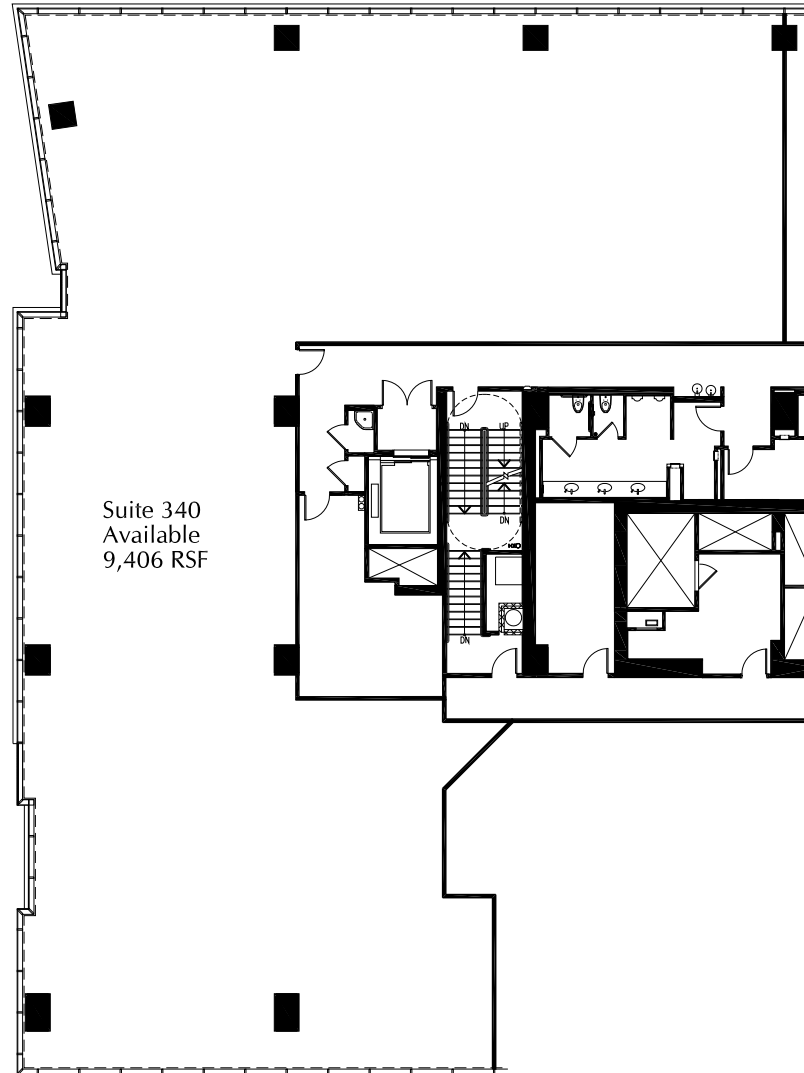

3630 Peachtree

3630 Peachtree Rd NE Atlanta, Georgia 30326

Vacant

3rd Floor - Suite 340
9,406 RSF

For leasing information, contact:
Greg Frankum
(404) 842-6565
Greg.Frankum@transwestern.com
Matt Spickard
(404) 842-6566
Matt.Spickard@transwestern.com