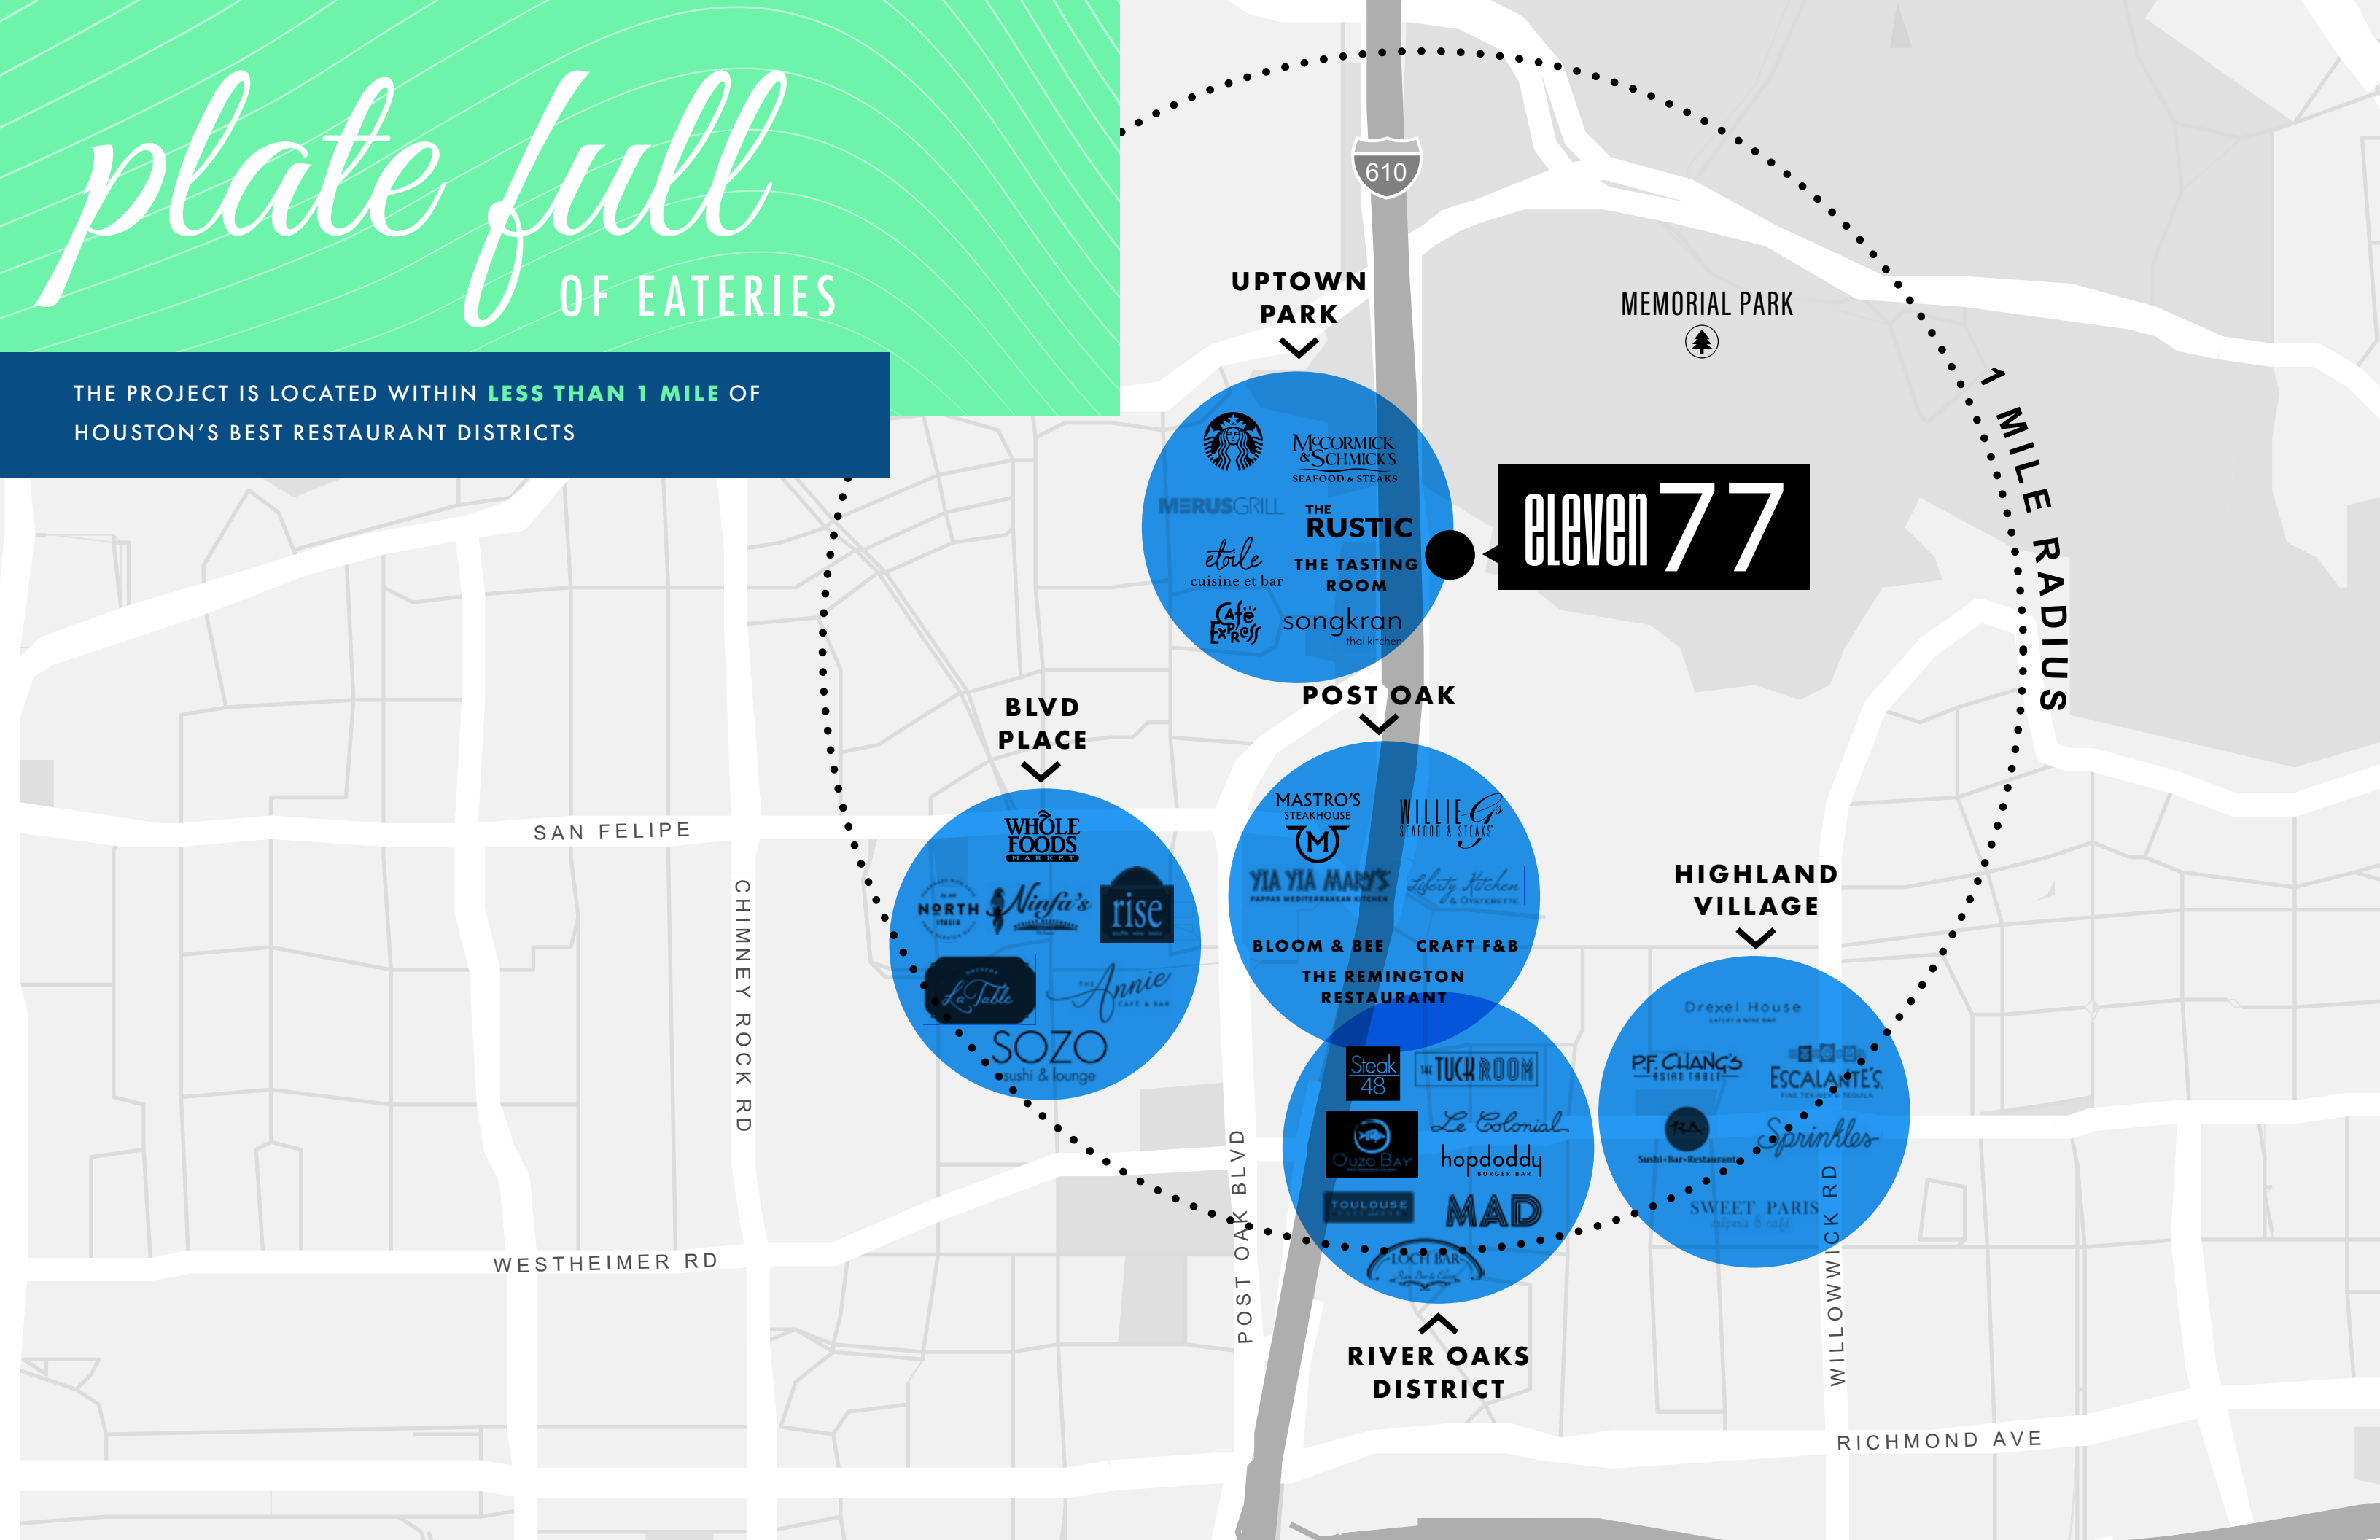

# plate full OF EATERIES

THE PROJECT IS LOCATED WITHIN **LESS THAN 1 MILE** OF HOUSTON'S BEST RESTAURANT DISTRICTS

UPTOWN PARK

MEMORIAL PARK

eleven 77

1 MILE RADIUS

BLVD PLACE

POST OAK

McCormick & Schmick's SEAFOOD & STEAKS  
Merus Grill  
The Rustic  
The Tasting Room  
etoile cuisine et bar  
Cafe Express  
songkran thai kitchen

Whole Foods Market  
Ninfa's  
rise  
Le Talle  
The Annie CAFE & BAR  
SOZO sushi & lounge

Mastro's STEAKHOUSE  
Willie G's SEAFOOD & STEAKS  
Yia Yia Mary's PAPPAS MEDITERRANEAN KITCHEN  
Lifesty Kitchen & Oysterette  
Bloom & Bee  
Craft F&B  
The Remington RESTAURANT

Steak 48  
The Tuck Room  
Le Colonial  
Ouzo Bay  
hopdoddy BURGER BAR  
TOULOUSE  
MAD  
LOCH BAR

Drexel House CAFE & WINE BAR  
P.F. Chang's ASIAN TRAIT  
Escalante's FINE TEKONG TEBUKLA  
Sushi-Bar-Restaurant  
Sprinkles  
SWEET PARIS