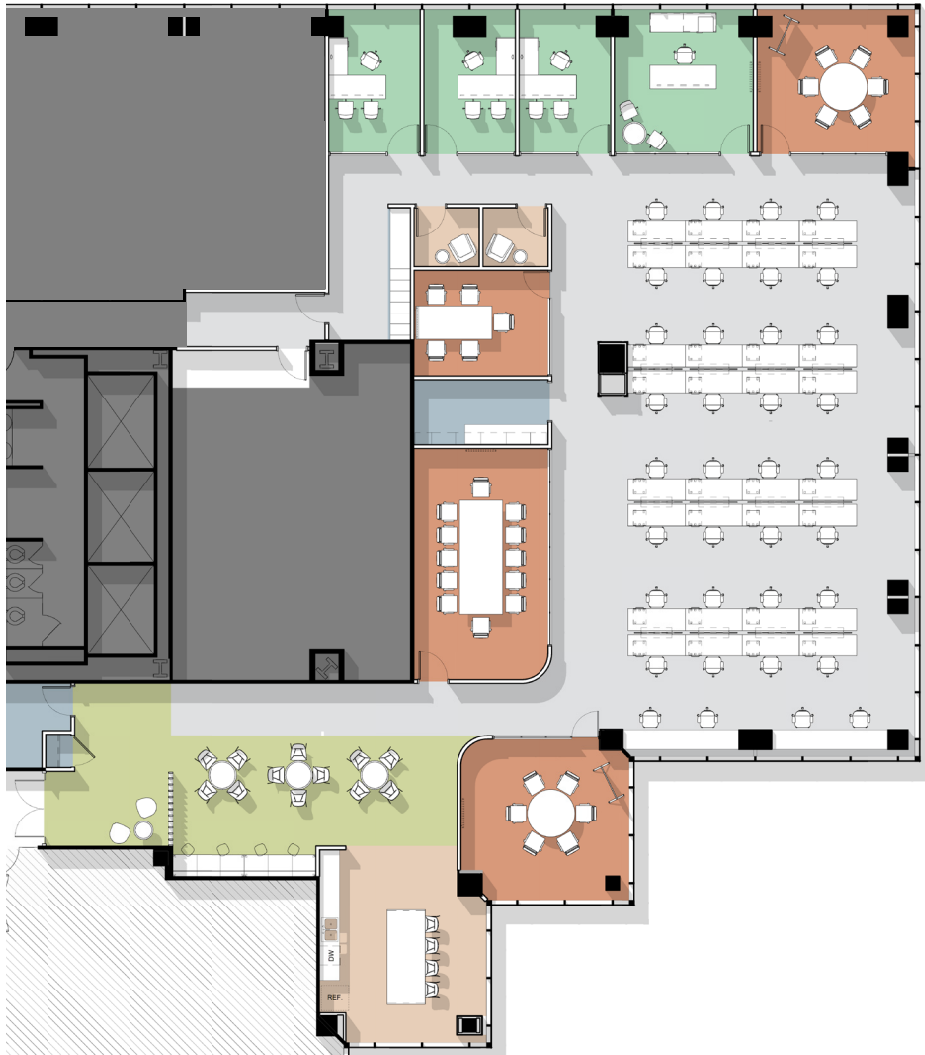

200 WEST MADISON

SUITE 1900

7,875 SF

NEW Spec Suite

Program Details

Private Offices	4
Workstations	36
12 Person Boardroom	1
6 Person Conference	2
5 Person Huddle Room	1
Wellness Room	1
Cafe / Lounge	1
Server Room	1
Work Room	1

[*View Matterport Tour*](#)

Eric Myers
John Nelson

+ 312.881.7017

200 WEST MADISON

SUITE 1900

7,875 SF

[View Matterport Tour](#)

Eric Myers
John Nelson
+ 312.881.7017