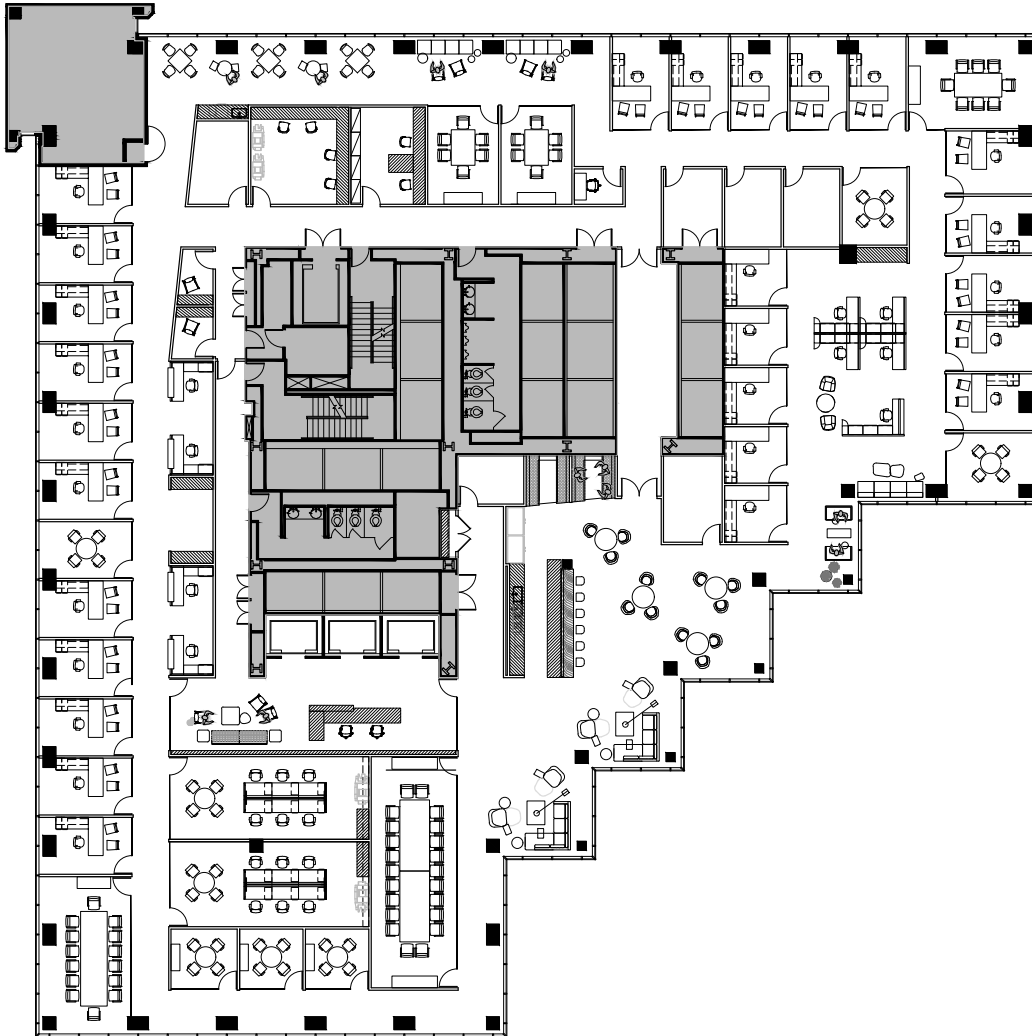

200 WEST MADISON

SUITE 400

21,113 SF

Conceptual Plan

Program Details

Private Offices	26
Workstations	11
Reception Station	1
Board Room	1
Conference Rooms	6
Huddle Rooms	6

Eric Myers
John Nelson

+ 312.881.7017