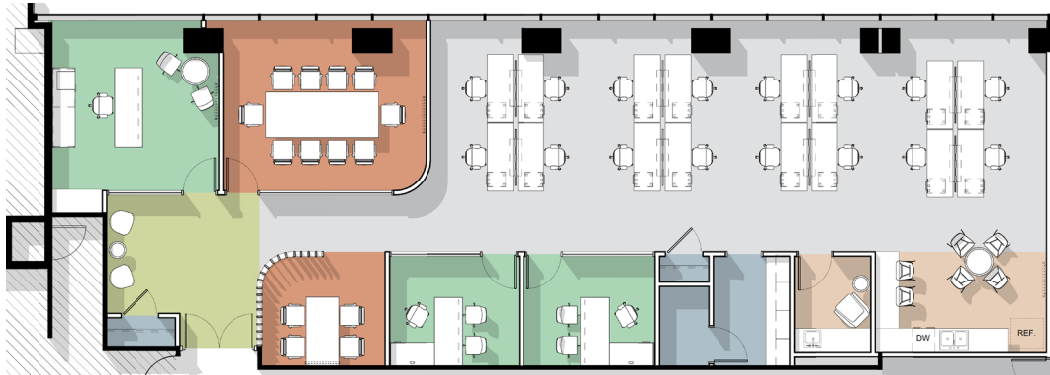

200 WEST MADISON

SUITE 1920

3,713 SF

NEW Spec Suite

Program Details

Private Offices	3
Workstations	16
10 Person Boardroom	1
4 Person Huddle Room	1
Wellness Room	1
Cafe / Lounge	1
Server Room	1
Work Room	1

Eric Myers
John Nelson

+ 312.881.7017

200 WEST MADISON

**SUITE
1920**

3,713 SF

Eric Myers
John Nelson
+ 312.881.7017
