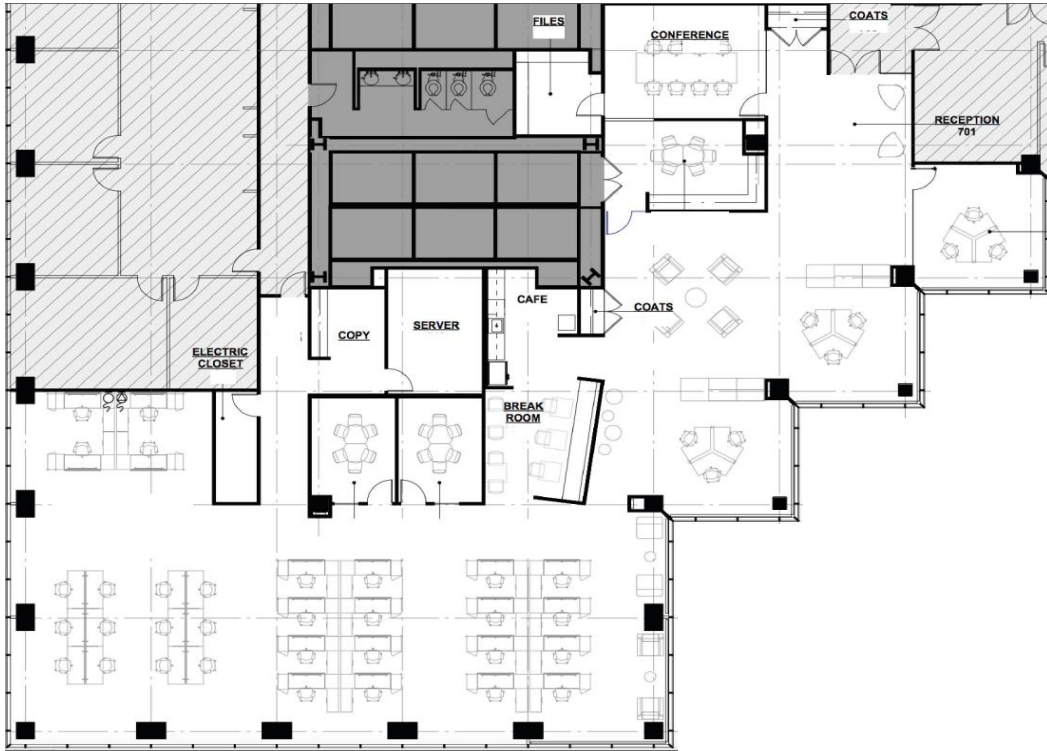

200 WEST MADISON

SUITE 700

8,329 SF

Available 11/1/2021

Fully Furnished Spec Suite

Workstations	41
Private Offices	2
10 Person Conference	1
6 Person Conference	1
Elevator ID	
Exposed Ceilings	

Eric Myers
John Nelson