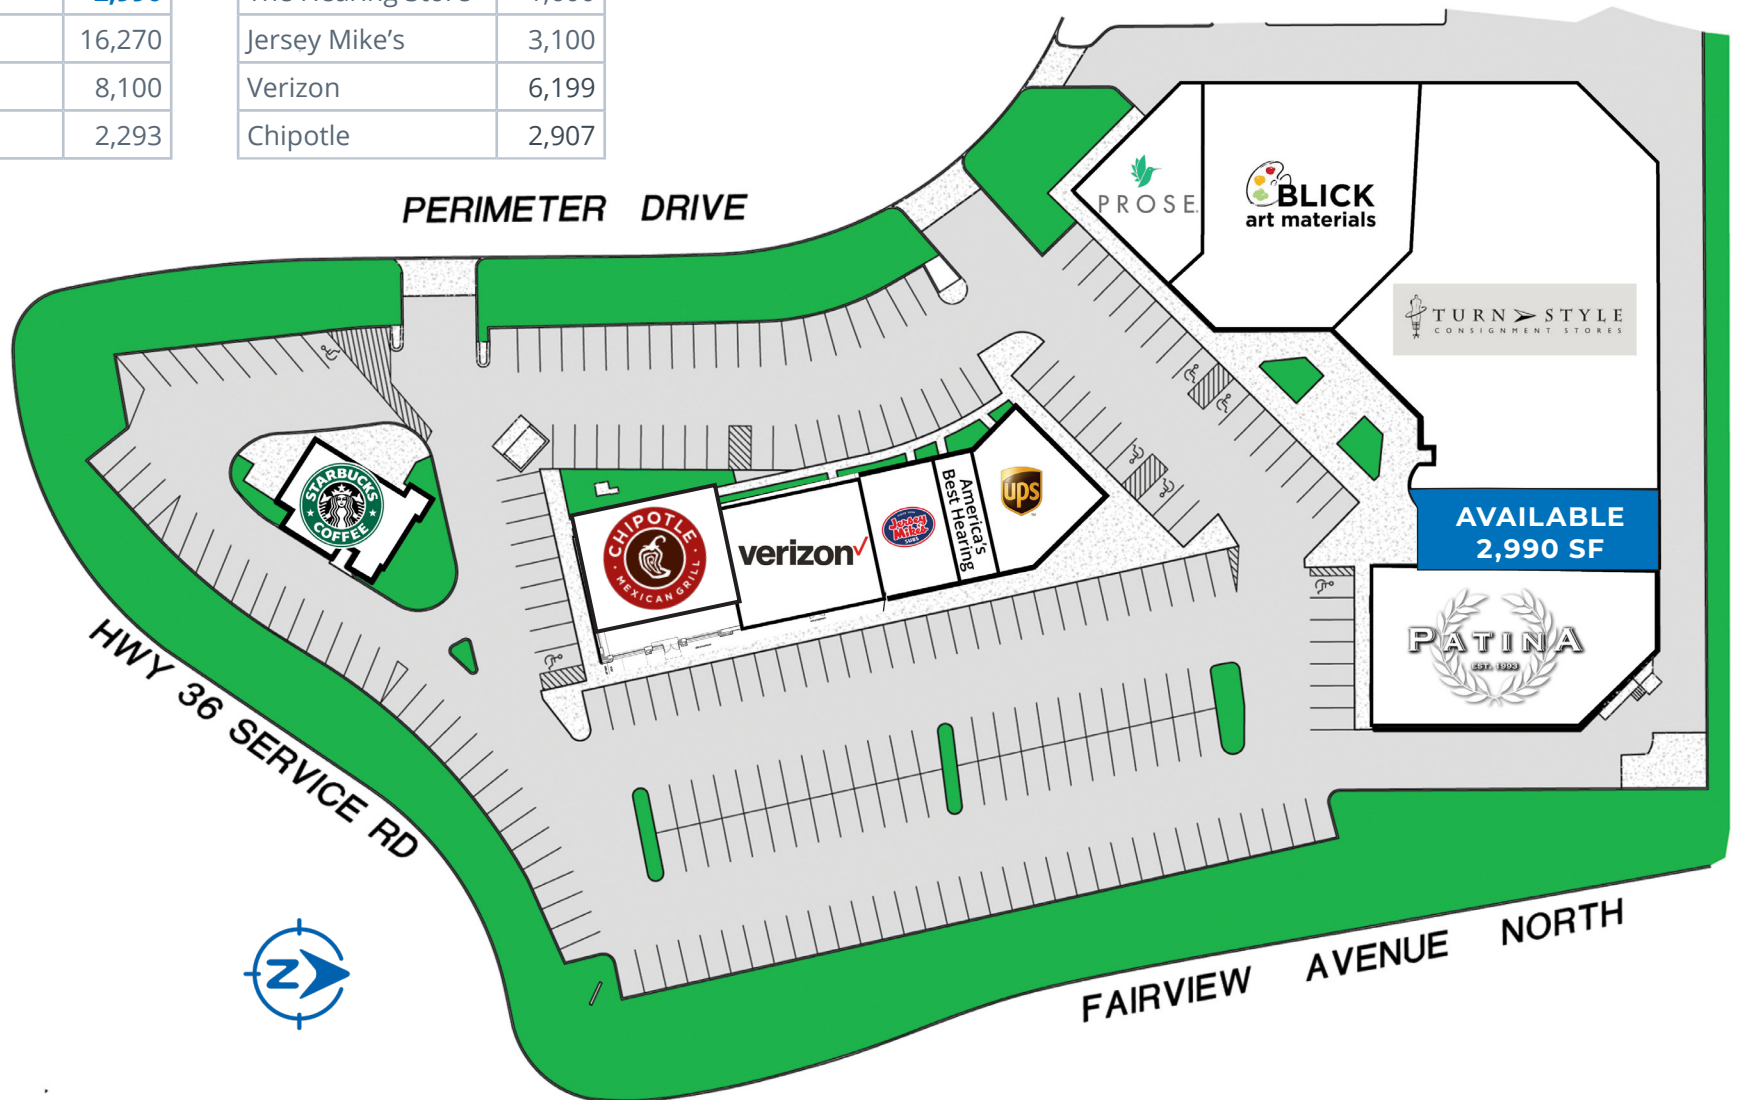

RETAIL FOR LEASE

TRANSWESTERN
REAL ESTATE
SERVICES

FAIRDALE SHOPPES | ROSEVILLE, MN

FAIRDALE SHOPPES PROPERTY OVERVIEW

LOCATION: 2375-2397 N Fairview Ave | Roseville, MN

DESCRIPTIONS: Retail Shopping Center

YEAR OPENED: 1972

AVAILABILITY

2,990 sq. ft. (includes dry and secure storage below space)

CAM + TAX: \$13.21 sq. ft. total 2024 est.
[\$5.35 psf CAM + \$0.42 psf Ins + \$7.44 psf tax]

TRAFFIC COUNTS

84,081 vpd | MN Highway 36

CONTACT

KRIS SCHISEL | 612 359 1691 | kris.schisel@transwestern.com

COMMENTS

Fairdale Shoppes is located on Fairview Avenue directly across from the regional shopping area, Rosedale Center. It has outstanding exposure to both Highway 36 and Fairview Avenue, with building signage on the prominent southeast corner of the property. The center is part of a well-established retail area and features popular tenants like Chipotle, Verizon, Patina, and Starbucks.

AREA TENANTS

FAIRDALE SHOPPES OVERALL SITE PLAN

TENANT	SF
Patina	7,297
AVAILABLE	2,990
Turn Style	16,270
Blick Art	8,100
Prose	2,293

TENANT	SF
UPS	3,100
The Hearing Store	1,600
Jersey Mike's	3,100
Verizon	6,199
Chipotle	2,907