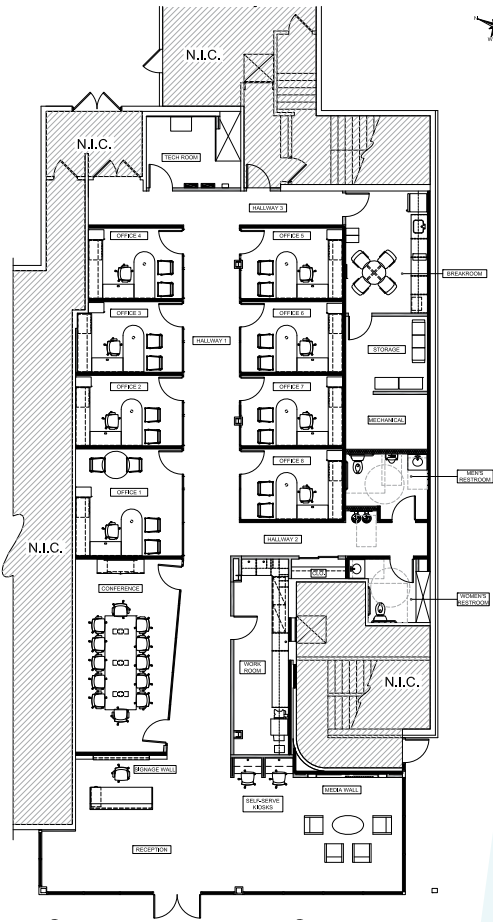

## PROPERTY HIGHLIGHTS

- 4,329 SF available
- Ample parking
- New HVAC
- Located 1/4 mile north of I-695
- Convenient to I-83, I-95, Towson and Downtown Baltimore