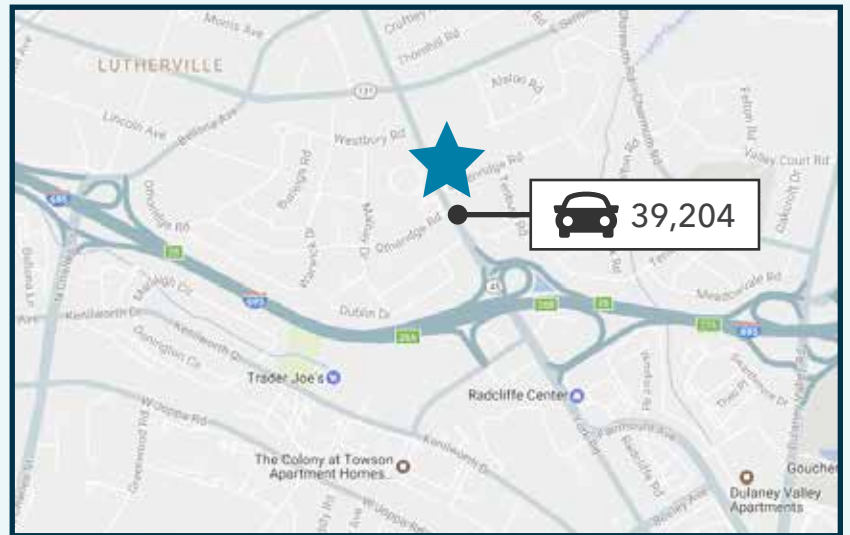

# 1313 YORK ROAD

LUTHERVILLE, MARYLAND 21093

## PROPERTY HIGHLIGHTS

- 4,329 SF available
- Ample parking
- New HVAC
- Located 1/4 mile north of I-695
- Convenient to I-83, I-95, Towson and Downtown Baltimore