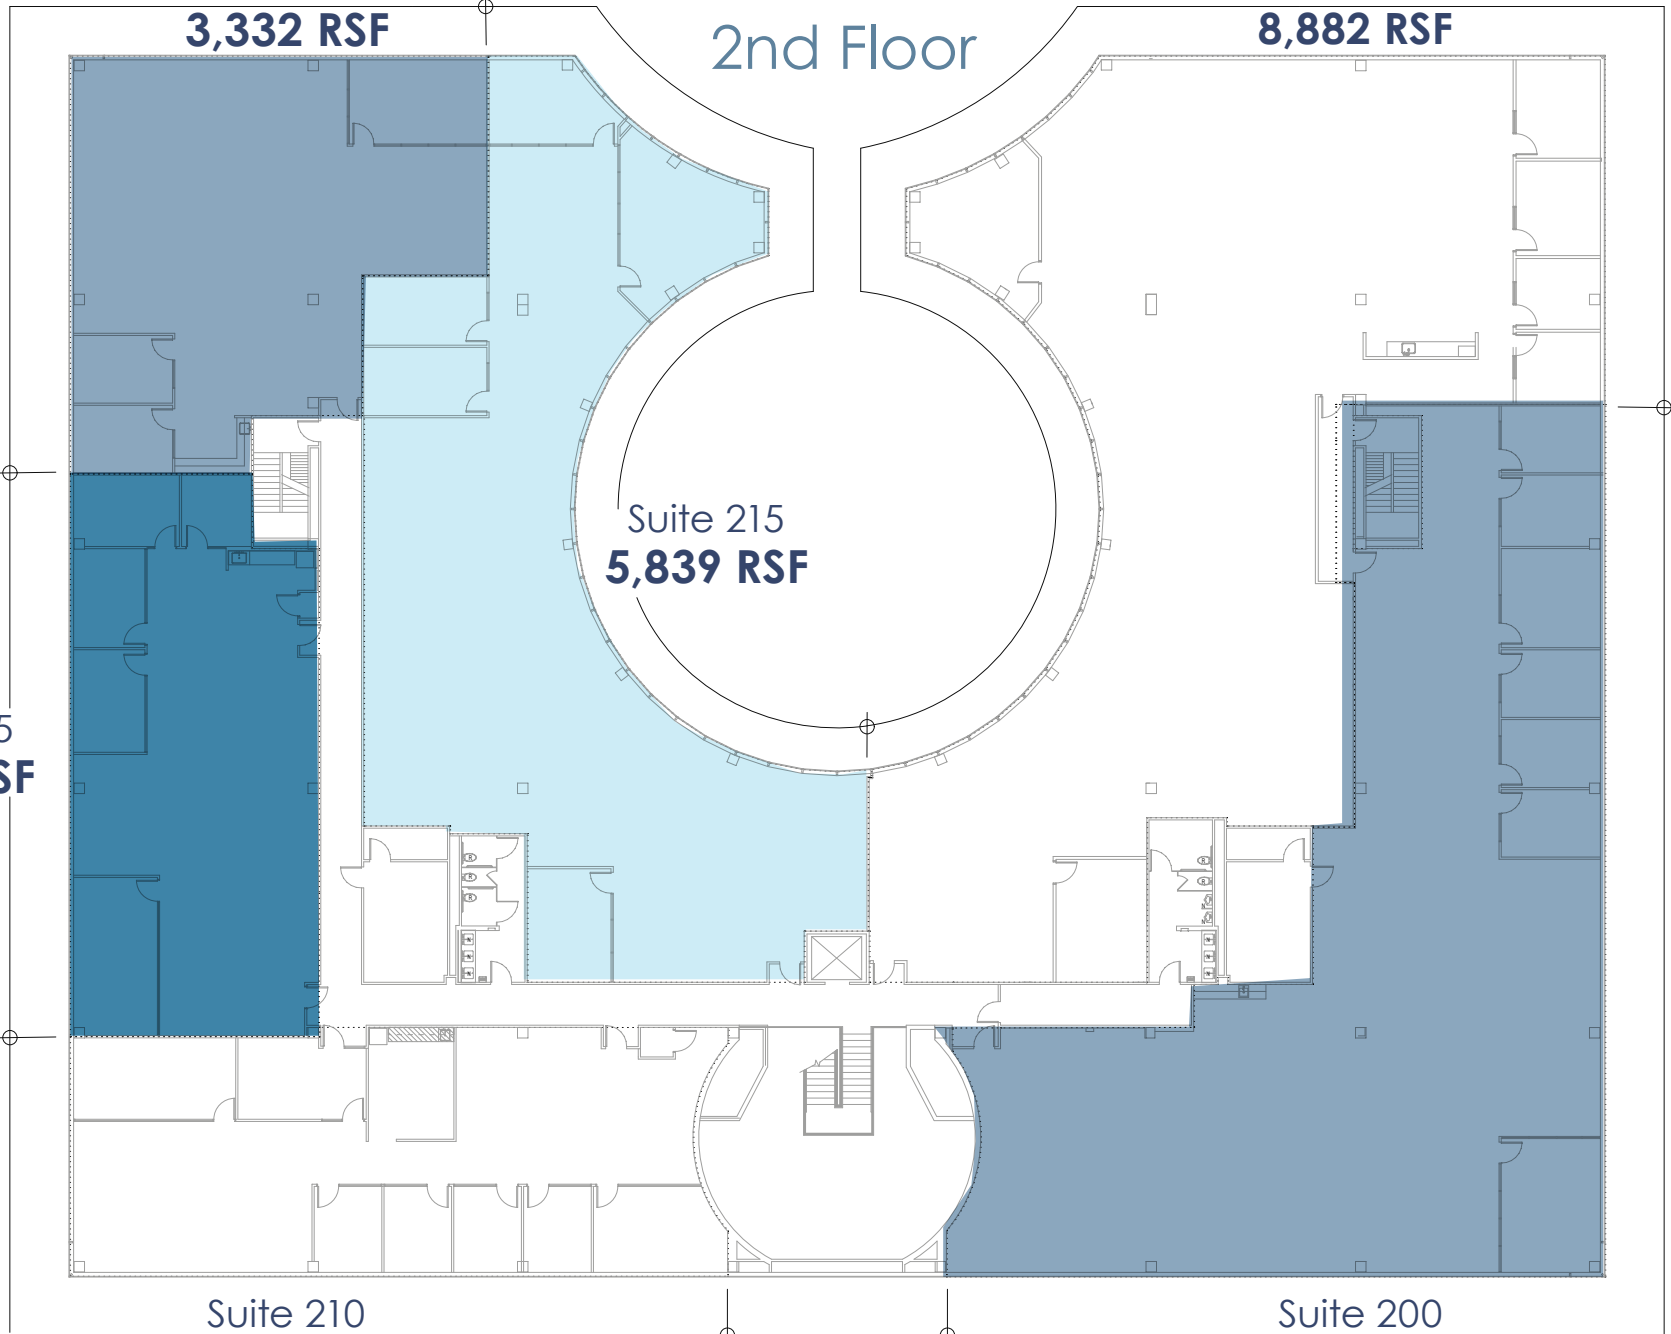

Suite 205
8,882 RSF

Suite 215
5,839 RSF

Suite 225
3,223 RSF

Suite 210
3,749 RSF

Suite 200
7,526 RSF

Doug Little
713.272.1284
Doug.Little@transwestern.com

Louann Pereira
713.272.1267
Louann.Pereira@transwestern.com